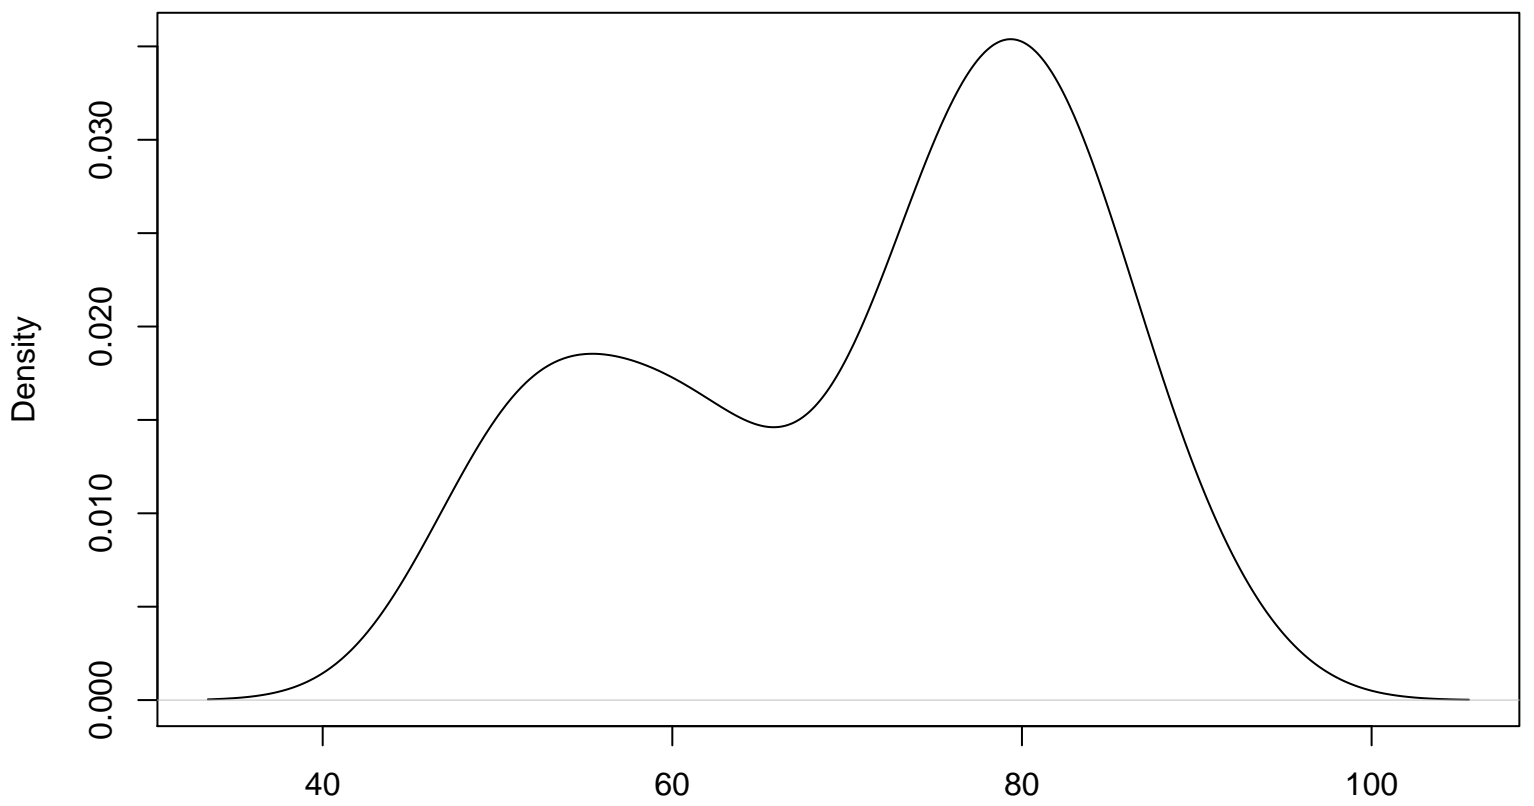

### Kernel Density Plot of Sample 1

N = 100 Bandwidth = 4.523