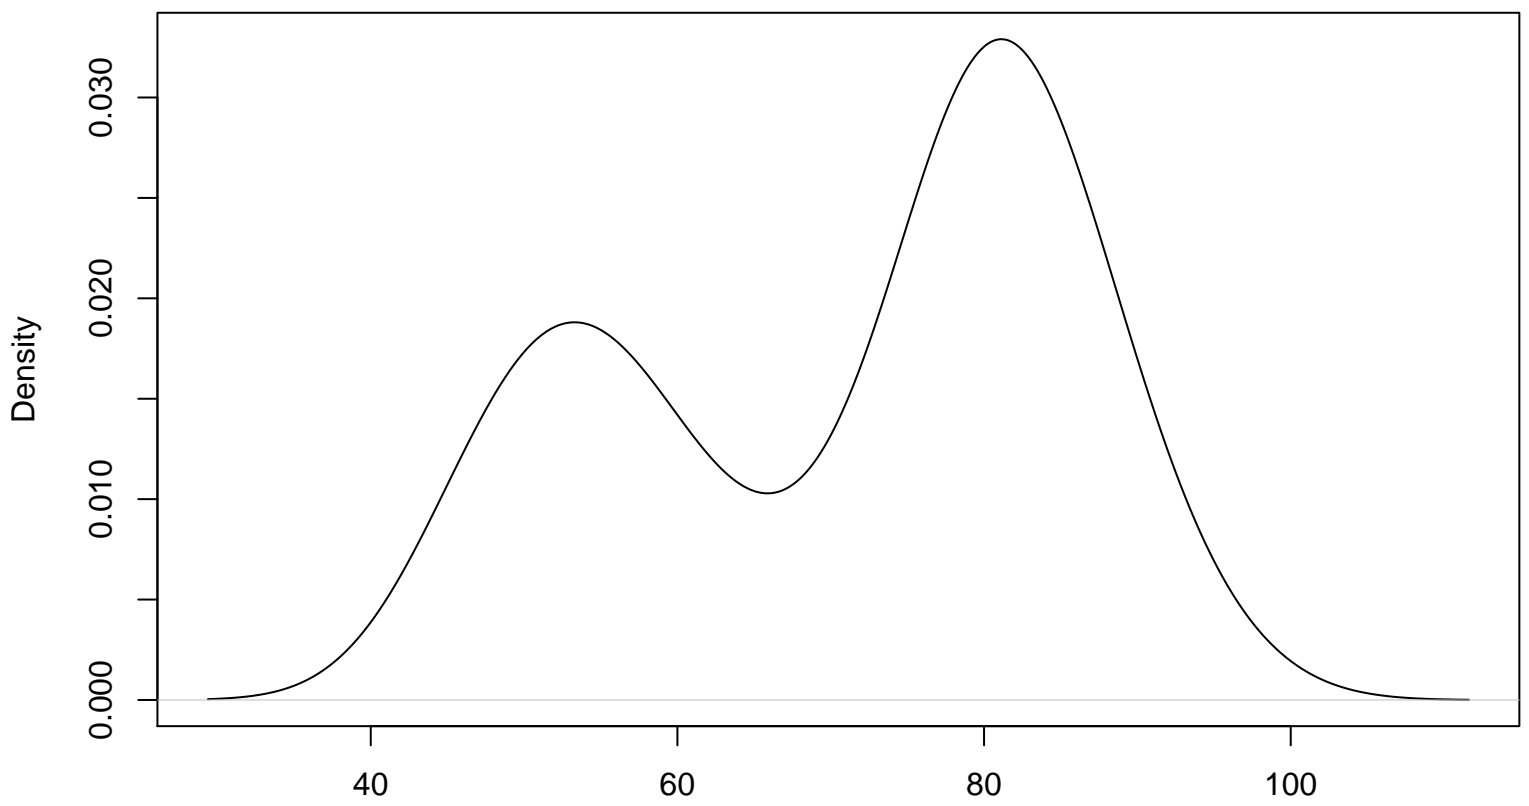

Kernel Density Plot of Sample 3

N = 100 Bandwidth = 5.207