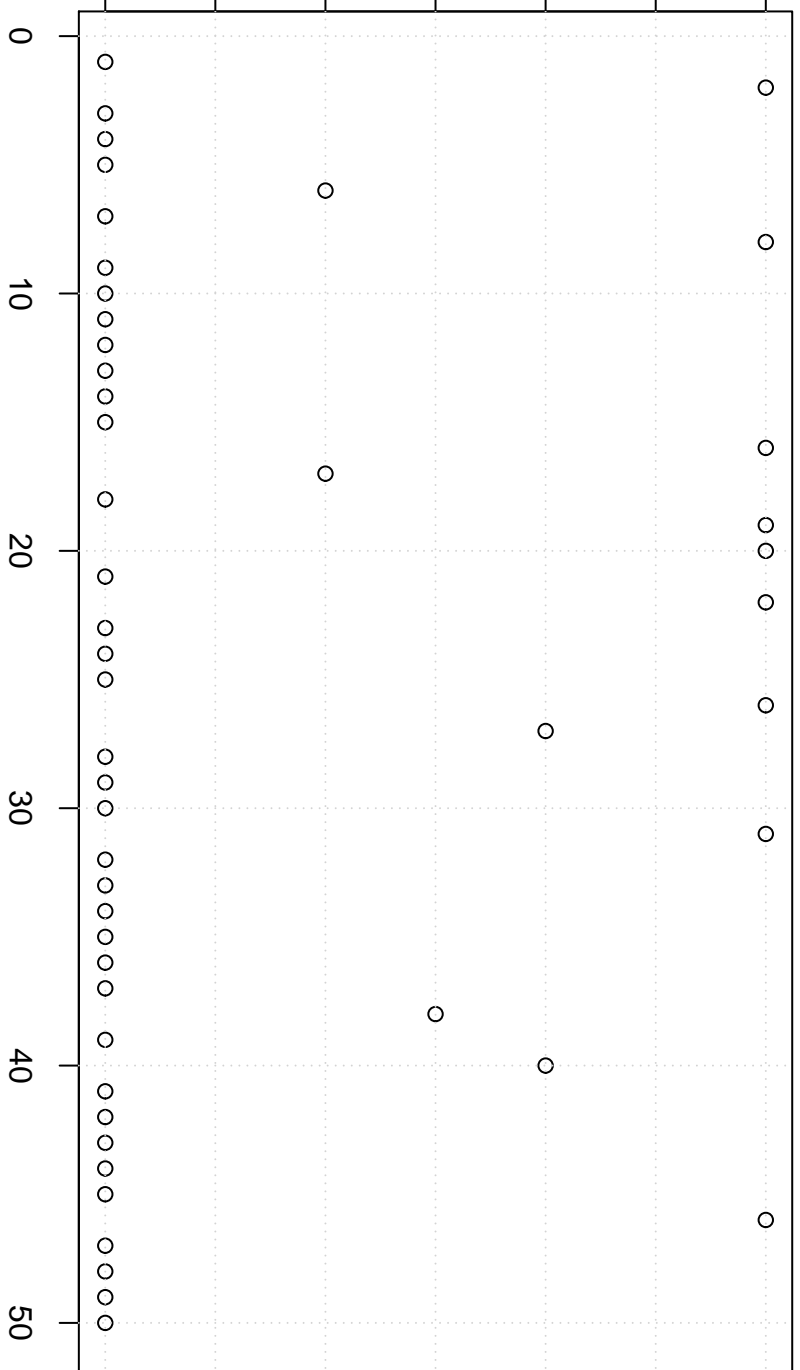

simulated values

22.0 22.5 23.0 23.5 24.0 24.5 25.0

Simulation of Median

Index