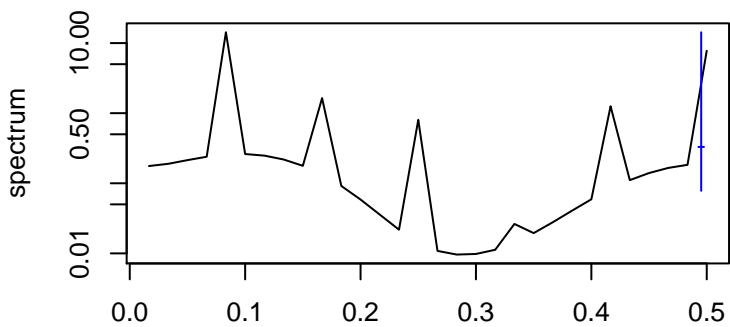

Observed

frequency
bandwidth = 0.00481

Trend

frequency
bandwidth = 0.00601

Seasonal

frequency
bandwidth = 0.00481

Random

frequency
bandwidth = 0.00601