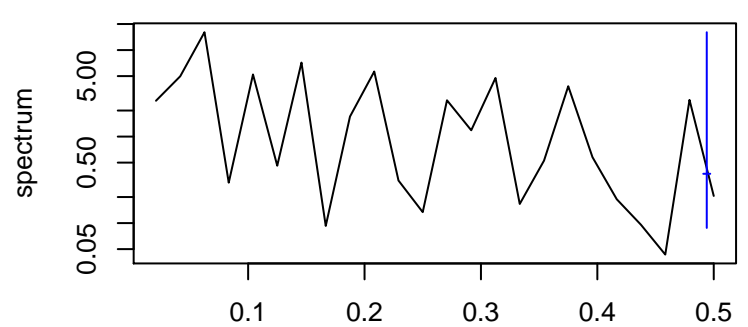

Observed

frequency
bandwidth = 0.00481

Trend

frequency
bandwidth = 0.00601

Seasonal

frequency
bandwidth = 0.00481

Random

frequency
bandwidth = 0.00601