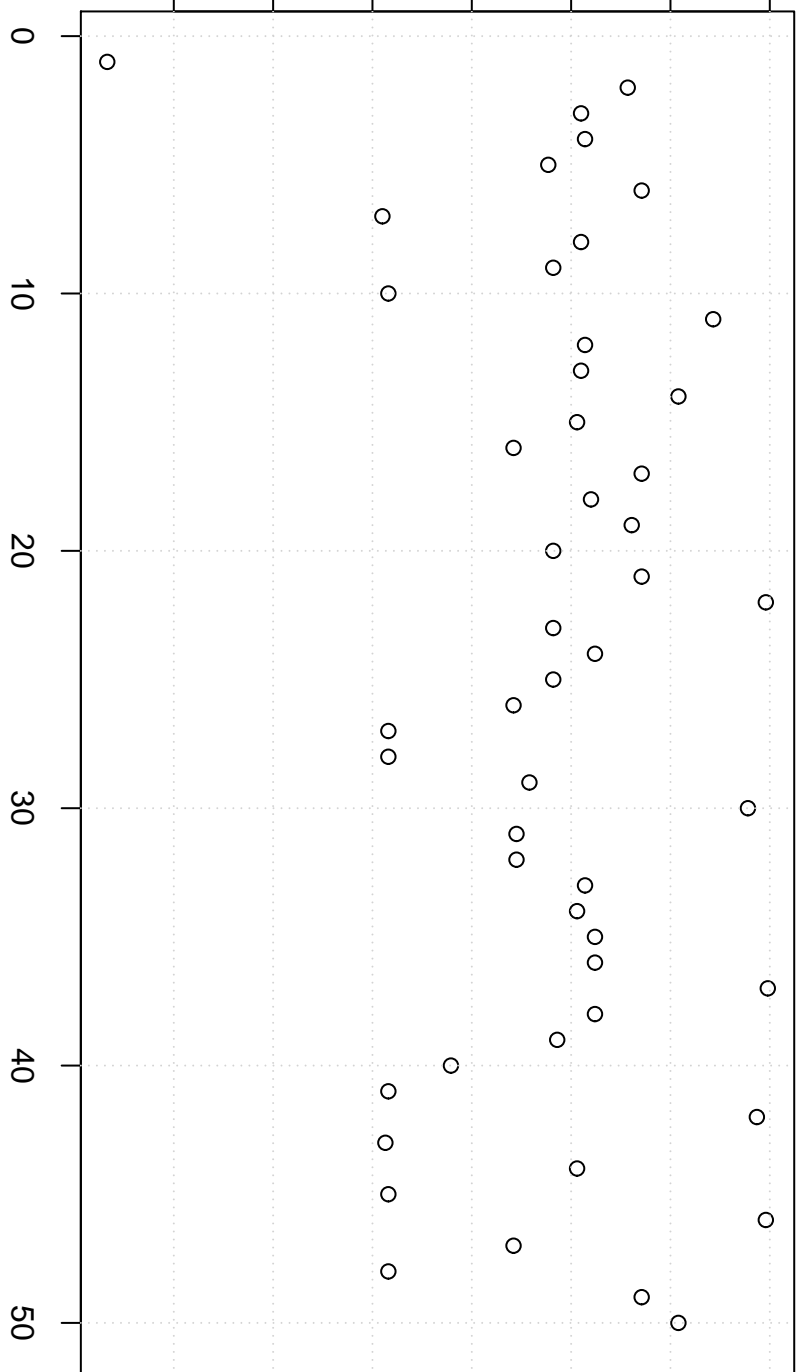

simulated values

167.5

168.5

169.5

170.5

Index

Simulation of Median