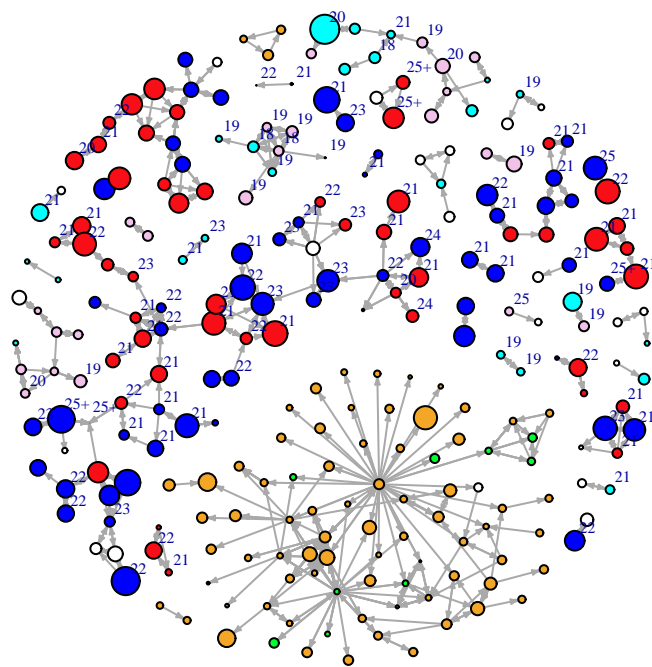

Vertex Size: Time

blue = M PBS
red = F PBS
cyan = M BBS
pink = F BBS
orange = F PY
green = M PY