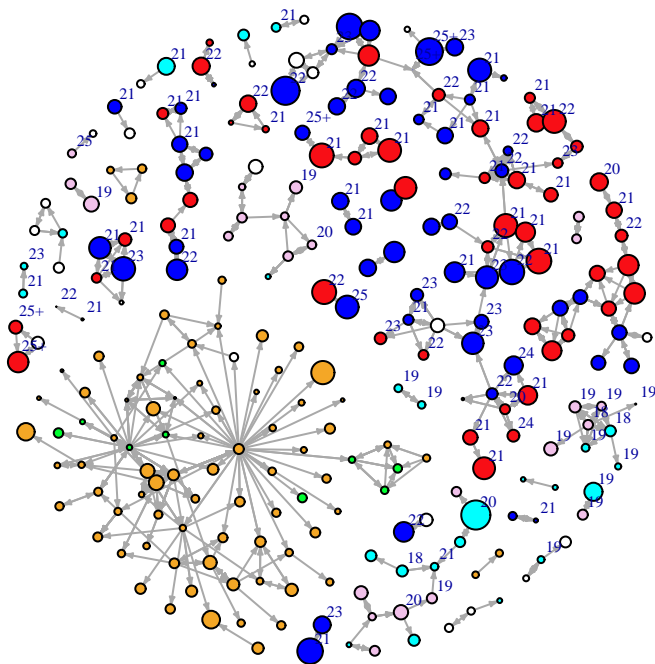

Vertex Size: Time

blue = M PBS
red = F PBS
cyan = M BBS
pink = F BBS
orange = F PY
green = M PY