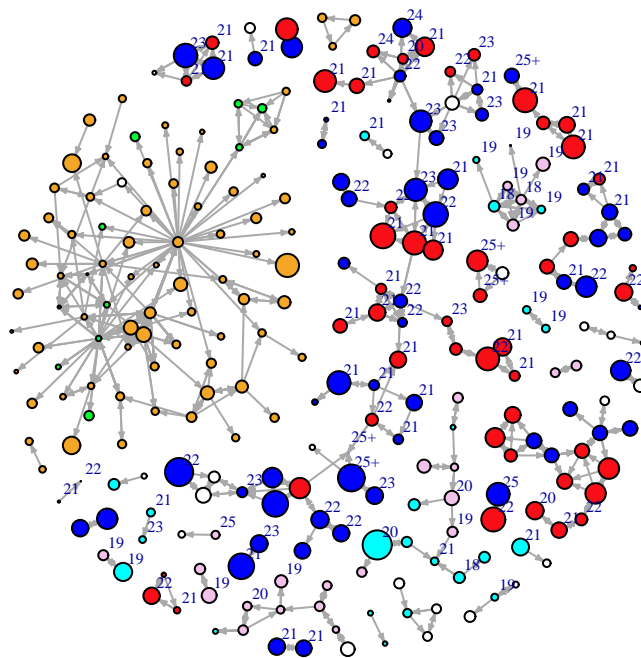

## Vertex Size: Time

blue = M PBS  
red = F PBS  
cyan = M BBS  
pink = F BBS  
orange = F PY  
green = M PY