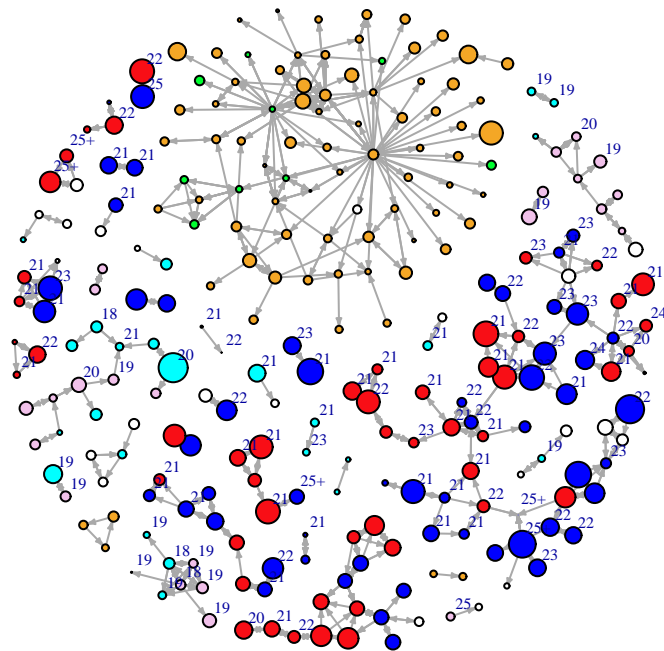

Vertex Size: Time

blue = M PBS
red = F PBS
cyan = M BBS
pink = F BBS
orange = F PY
green = M PY