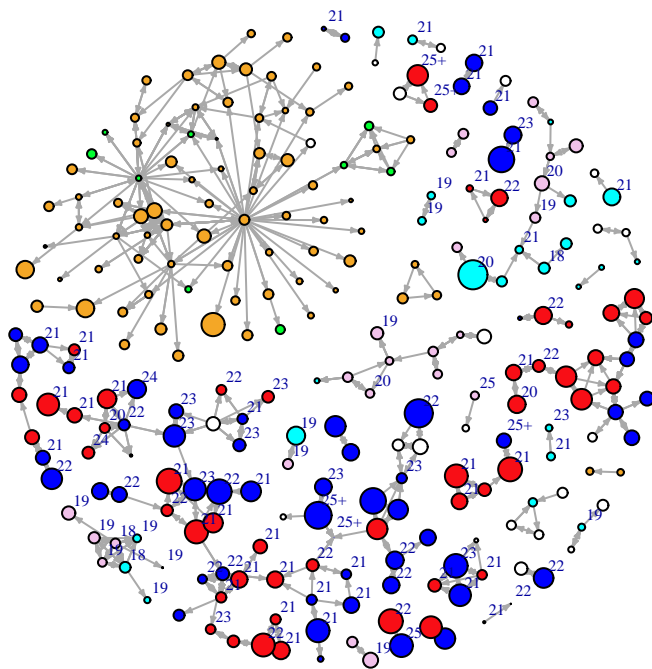

Vertex Size: Time

blue = M PBS
red = F PBS
cyan = M BBS
pink = F BBS
orange = F PY
green = M PY