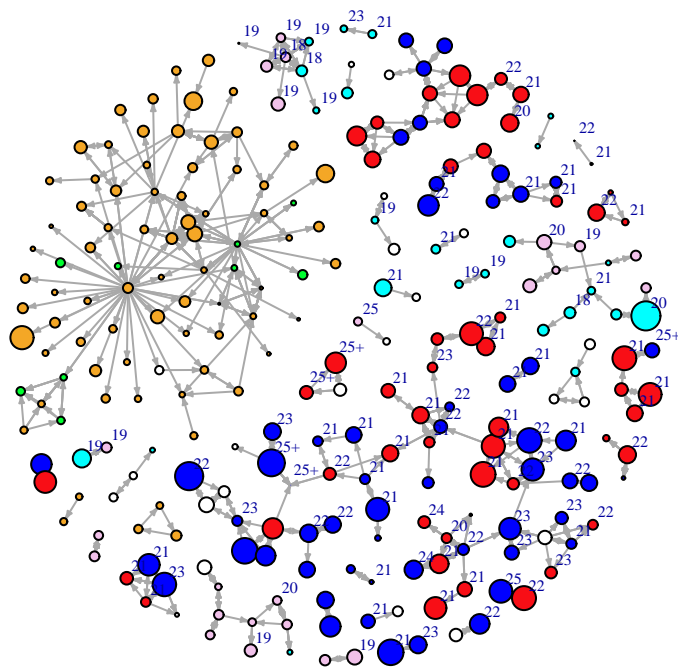

Vertex Size: Time

blue = M PBS
red = F PBS
cyan = M BBS
pink = F BBS
orange = F PY
green = M PY