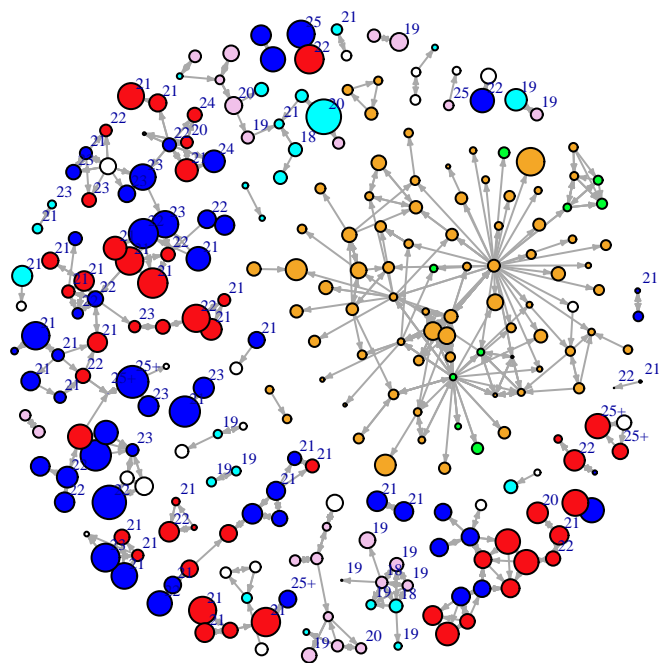

Vertex Size: Time

blue = M PBS
red = F PBS
cyan = M BBS
pink = F BBS
orange = F PY
green = M PY