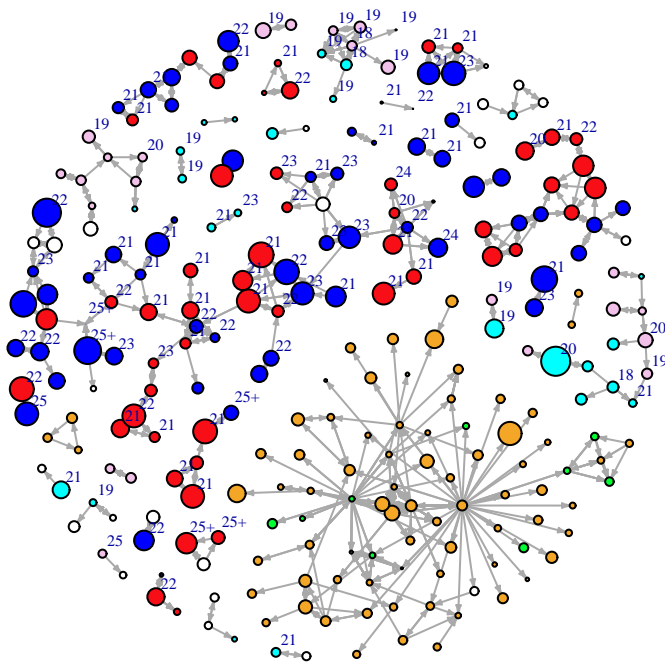

Vertex Size: Time

blue = M PBS
red = F PBS
cyan = M BBS
pink = F BBS
orange = F PY
green = M PY