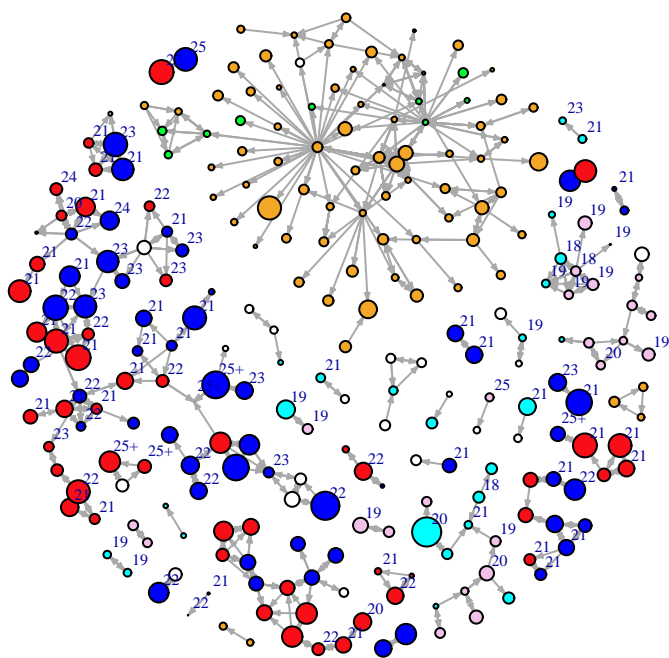

Vertex Size: Time

blue = M PBS
red = F PBS
cyan = M BBS
pink = F BBS
orange = F PY
green = M PY