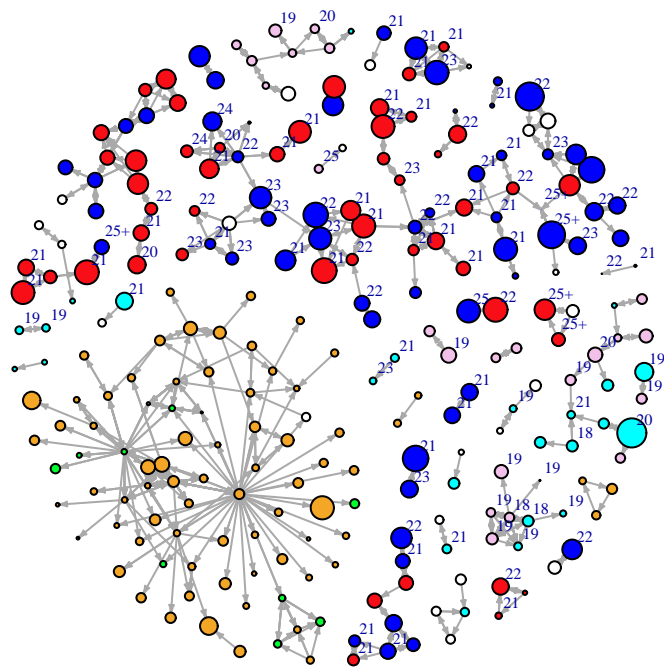

Vertex Size: Time

blue = M PBS
red = F PBS
cyan = M BBS
pink = F BBS
orange = F PY
green = M PY