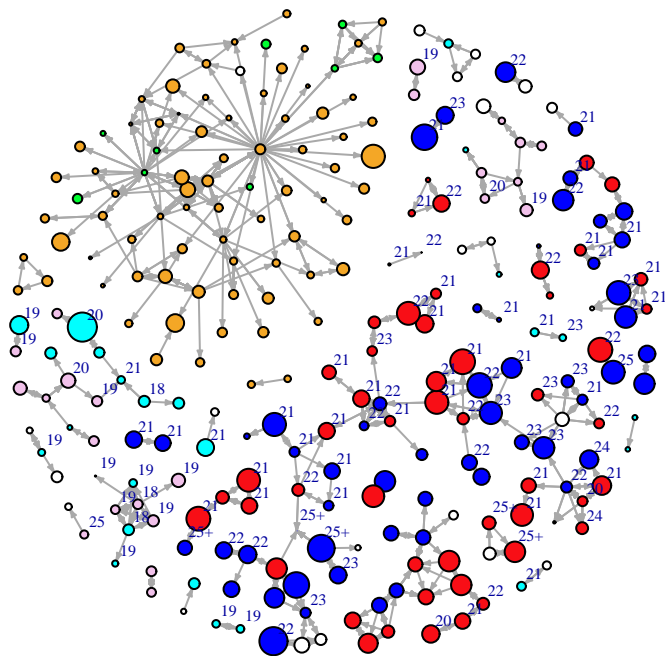

Vertex Size: Time

blue = M PBS
red = F PBS
cyan = M BBS
pink = F BBS
orange = F PY
green = M PY