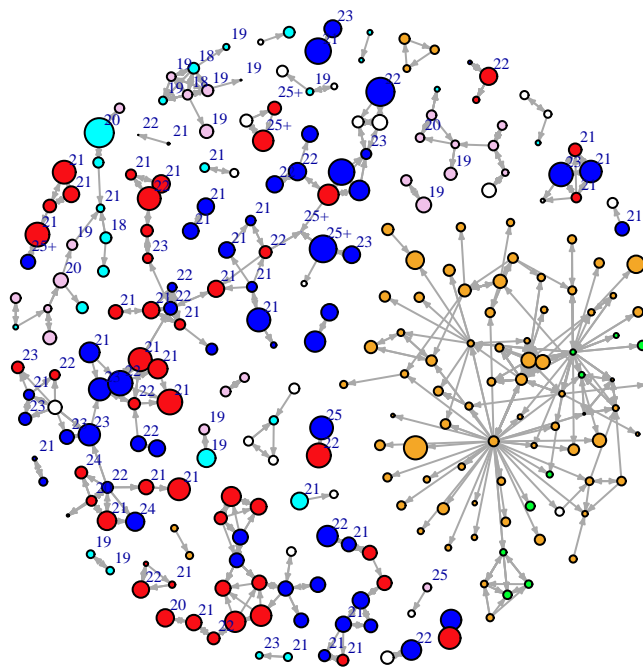

Vertex Size: Time

blue = M PBS
red = F PBS
cyan = M BBS
pink = F BBS
orange = F PY
green = M PY