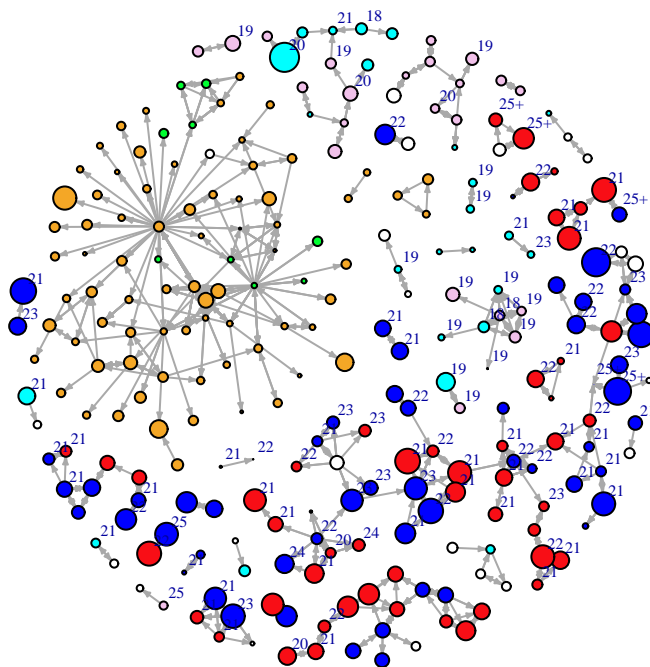

Vertex Size: Time

blue = M PBS
red = F PBS
cyan = M BBS
pink = F BBS
orange = F PY
green = M PY