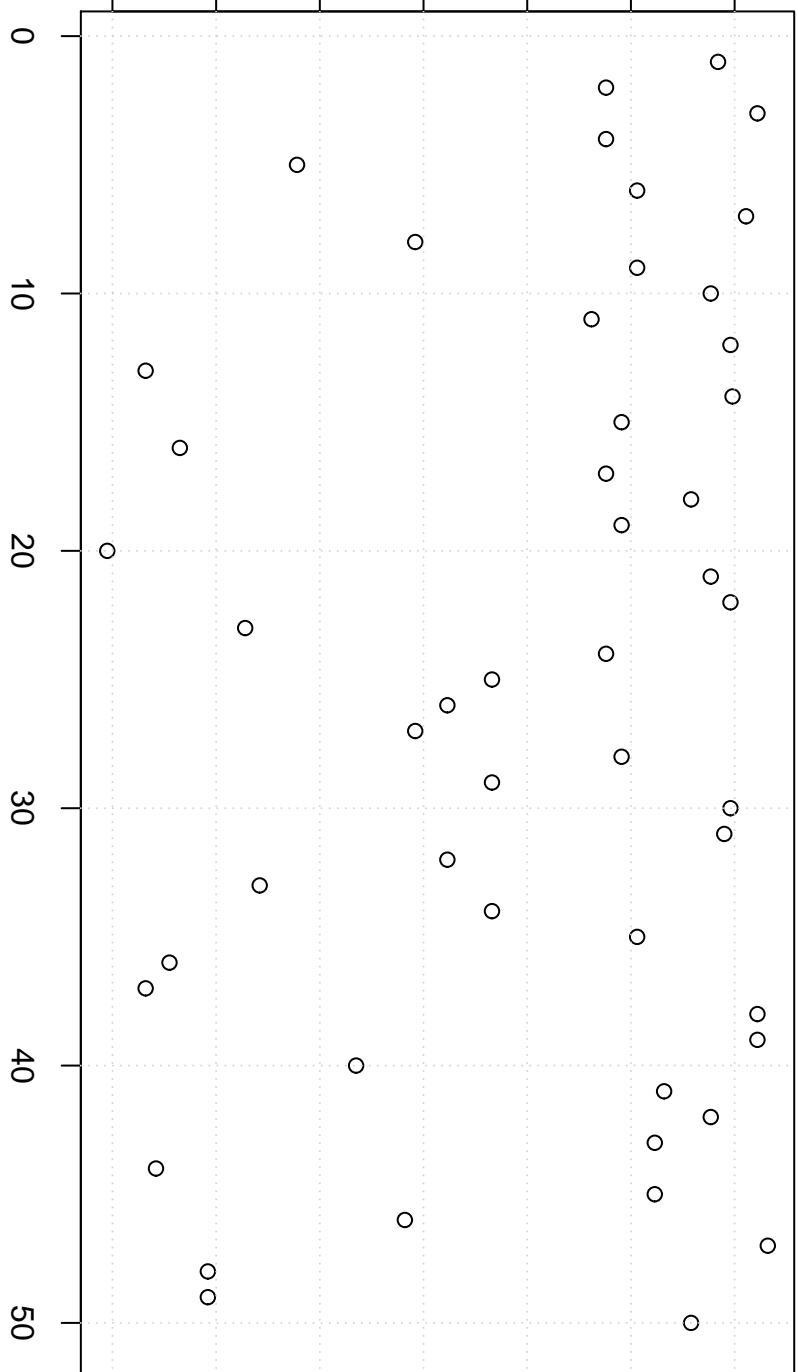

simulated values

162.5 163.5 164.5 165.5

Index

Simulation of Median