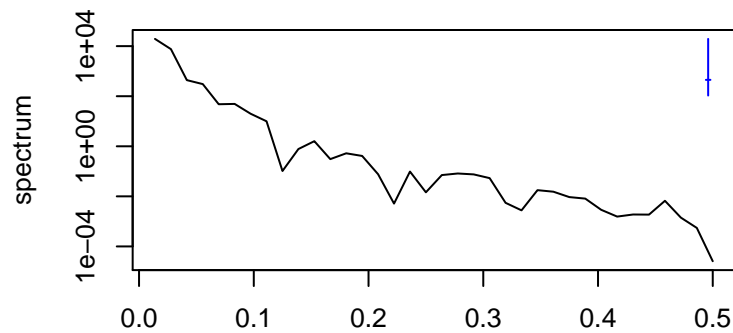

Observed

frequency
bandwidth = 0.00321

Trend

frequency
bandwidth = 0.00401

Seasonal

frequency
bandwidth = 0.00321

Random

frequency
bandwidth = 0.00401