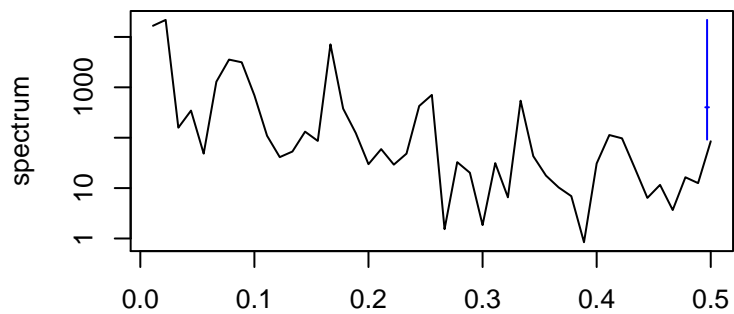

Observed

frequency
bandwidth = 0.00321

Trend

frequency
bandwidth = 0.00401

Seasonal

frequency
bandwidth = 0.00321

Random

frequency
bandwidth = 0.00401