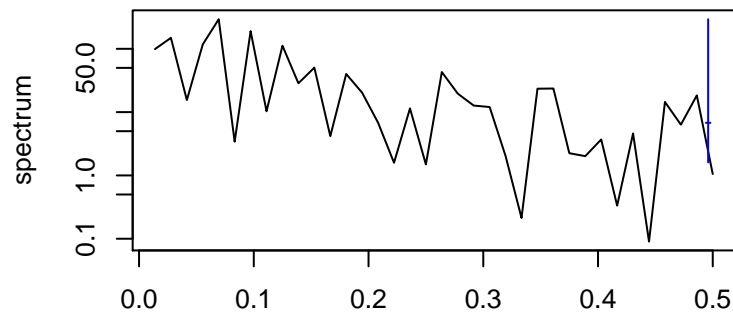

Observed

frequency
bandwidth = 0.00321

Trend

frequency
bandwidth = 0.00401

Seasonal

frequency
bandwidth = 0.00321

Random

frequency
bandwidth = 0.00401