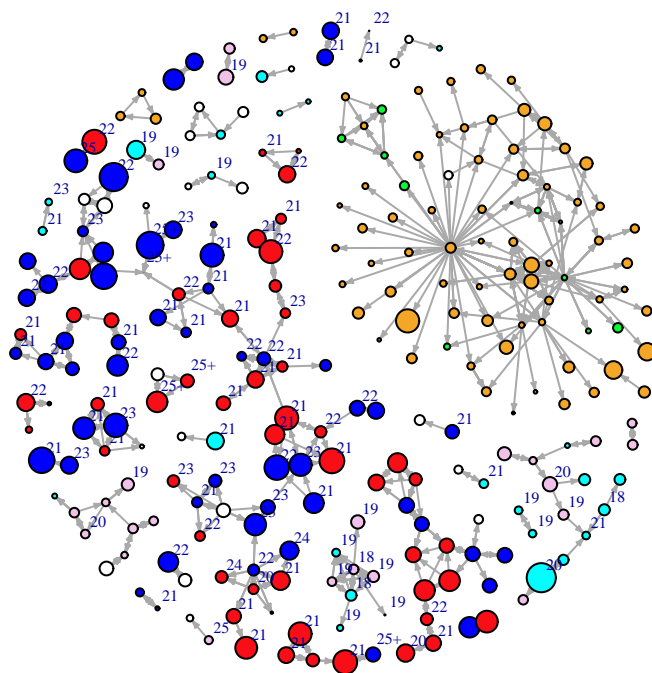

### Vertex Size: Time

blue = M PBS
red = F PBS
cyan = M BBS
pink = F BBS
orange = F PY
green = M PY