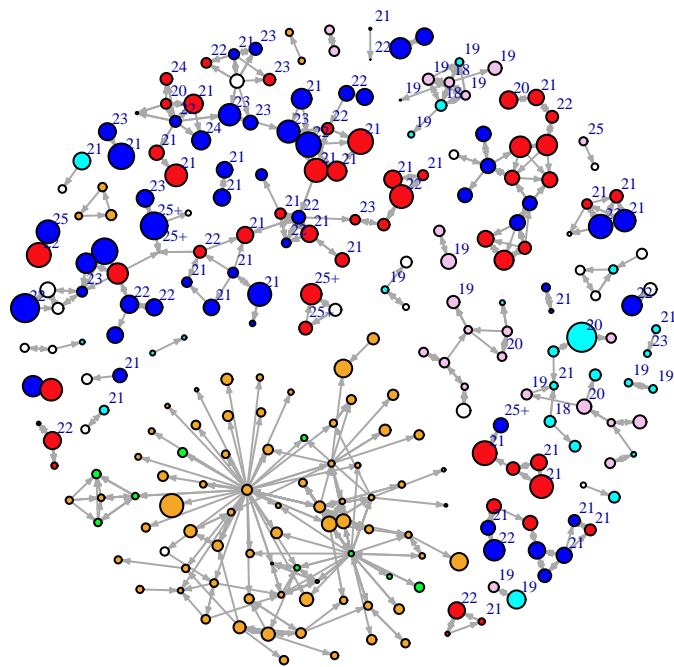

Vertex Size: Time

blue = M PBS
red = F PBS
cyan = M BBS
pink = F BBS
orange = F PY
green = M PY