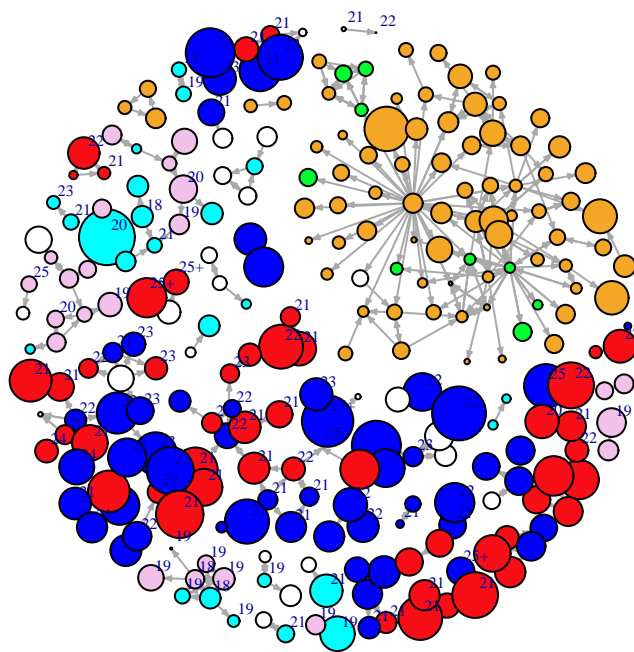

Vertex Size: Time

blue = M PBS
red = F PBS
cyan = M BBS
pink = F BBS
orange = F PY
green = M PY