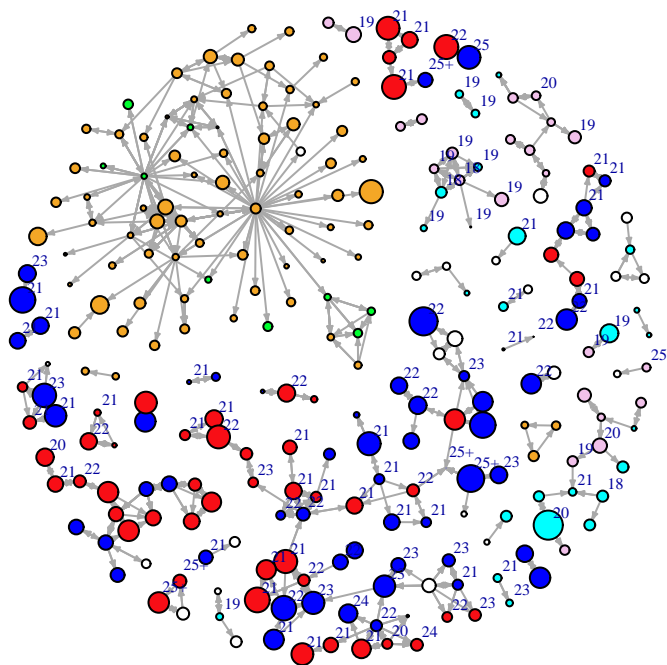

Vertex Size: Time

blue = M PBS
red = F PBS
cyan = M BBS
pink = F BBS
orange = F PY
green = M PY