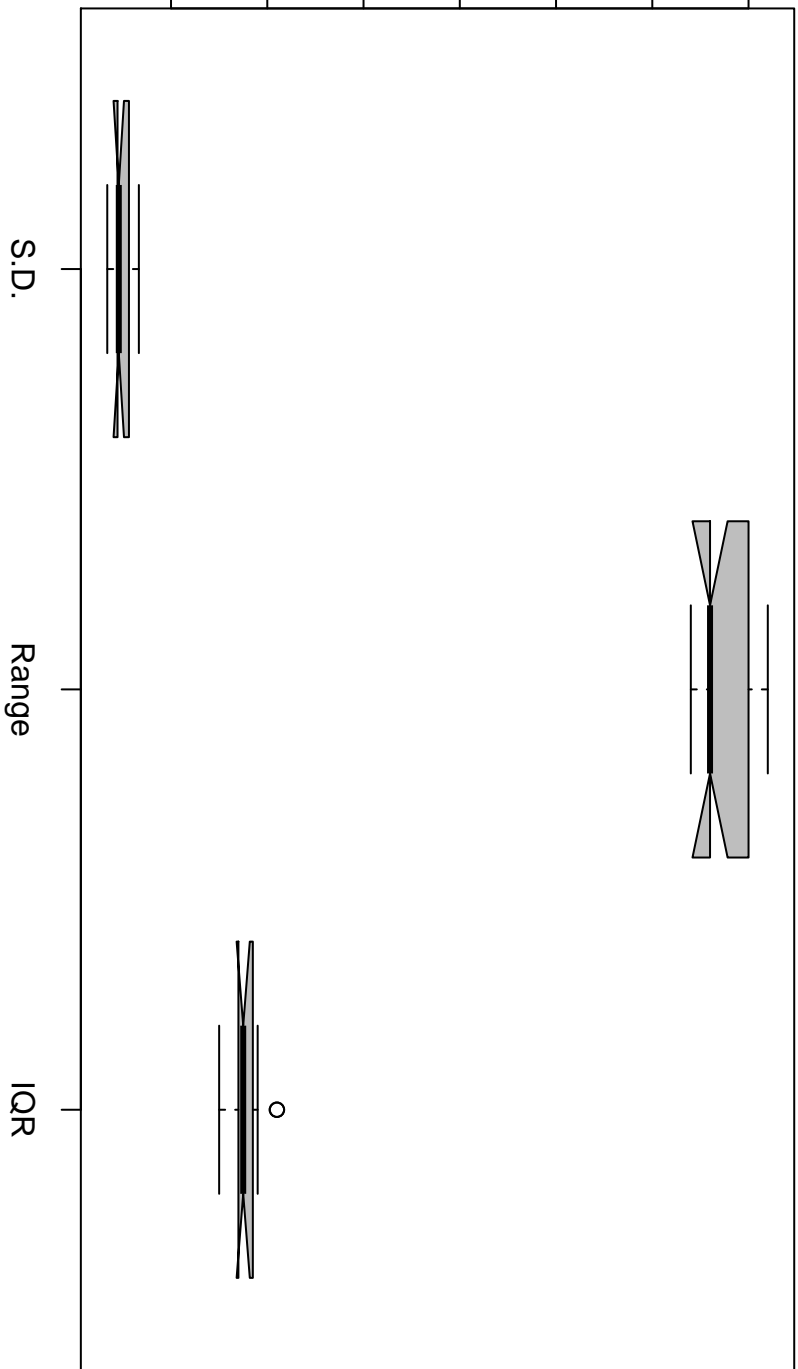

Overall Variability

0.20 0.25 0.30 0.35 0.40 0.45 0.50

Notched Box Plots