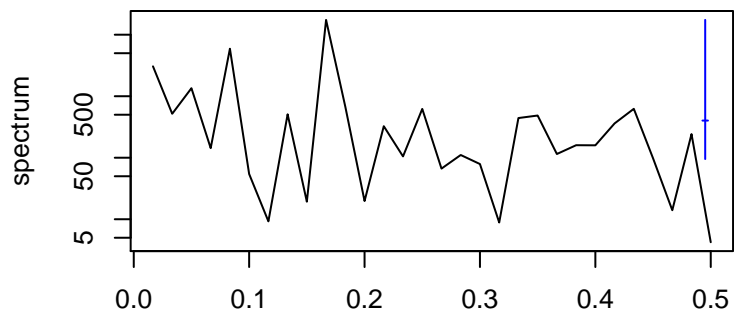

Observed

frequency
bandwidth = 0.00481

Trend

frequency
bandwidth = 0.00601

Seasonal

frequency
bandwidth = 0.00481

Random

frequency
bandwidth = 0.00601