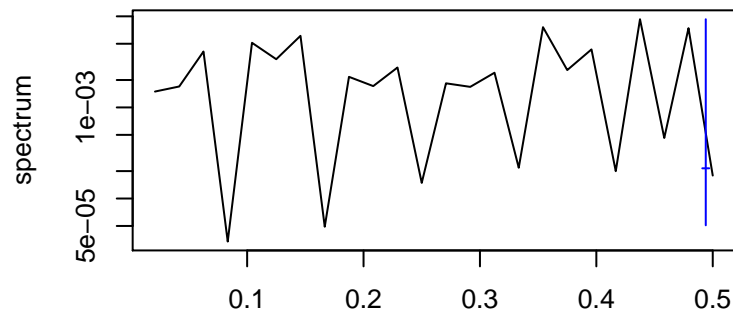

Observed

frequency
bandwidth = 0.00481

Trend

frequency
bandwidth = 0.00601

Seasonal

frequency
bandwidth = 0.00481

Random

frequency
bandwidth = 0.00601