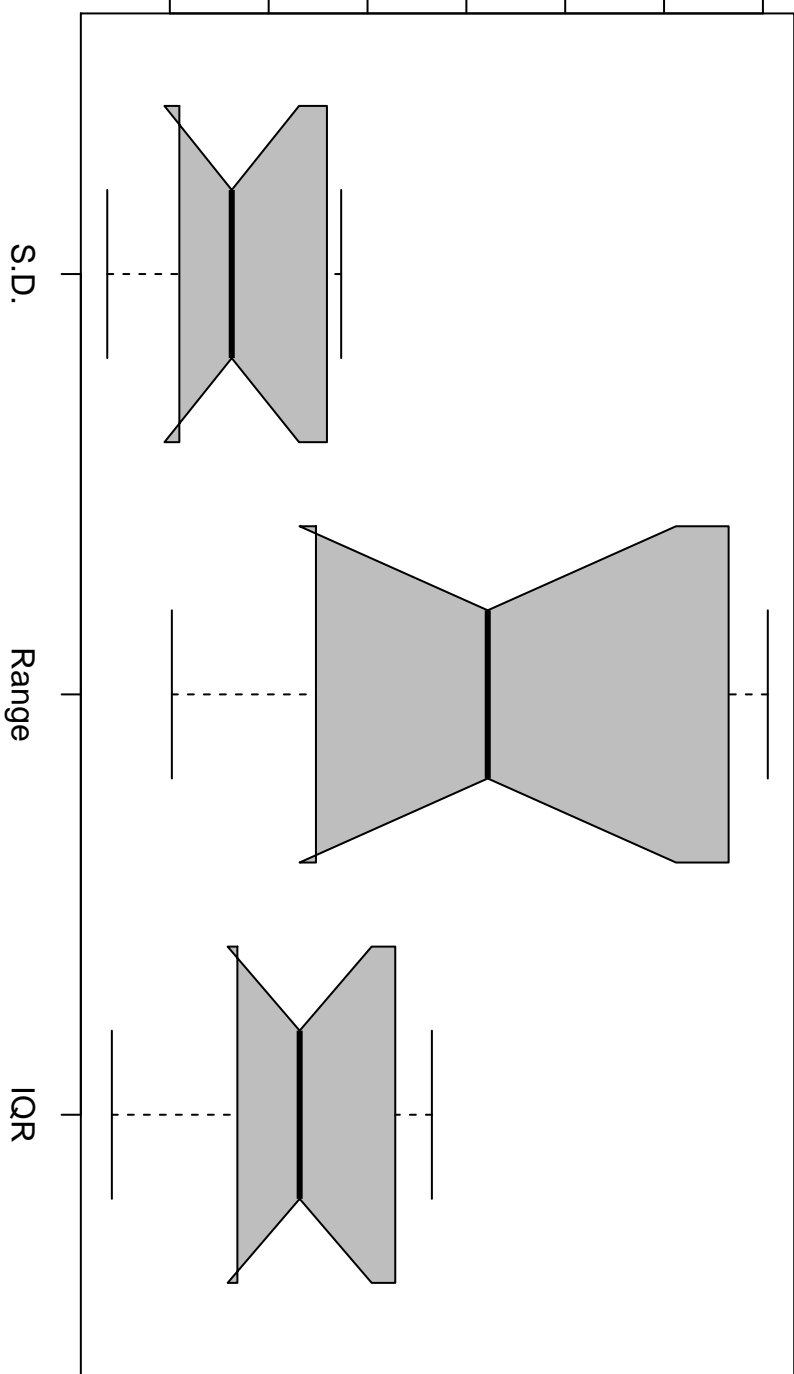

Overall Variability

2000 4000 6000 8000 12000

Notched Box Plots