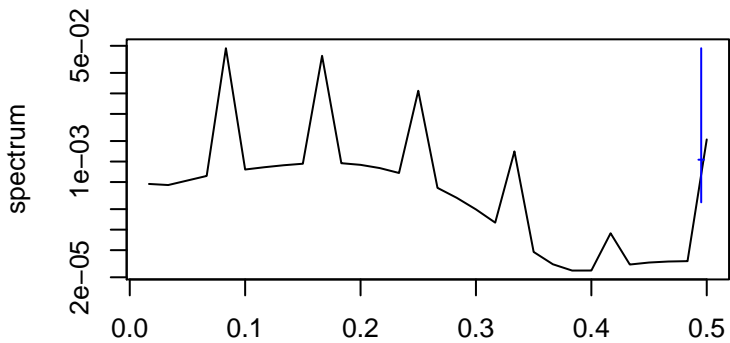

Observed

frequency
bandwidth = 0.00481

Trend

frequency
bandwidth = 0.00601

Seasonal

frequency
bandwidth = 0.00481

Random

frequency
bandwidth = 0.00601