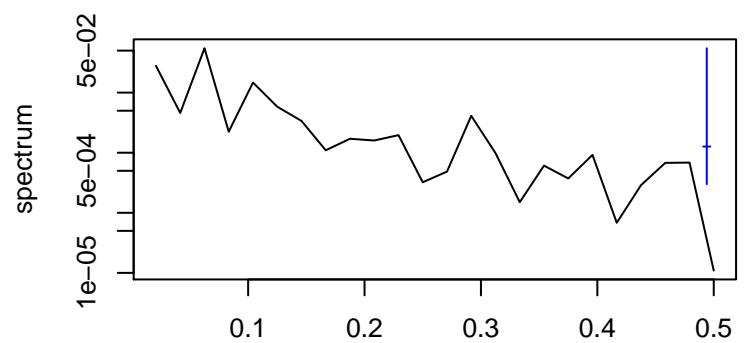

Observed

frequency
bandwidth = 0.00481

Trend

frequency
bandwidth = 0.00601

Seasonal

frequency
bandwidth = 0.00481

Random

frequency
bandwidth = 0.00601