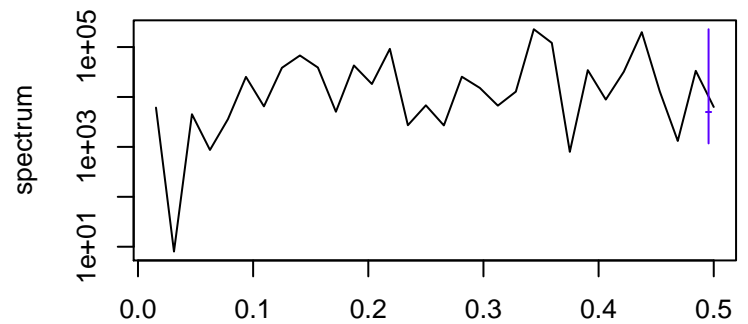

Observed

frequency
bandwidth = 0.00385

Trend

frequency
bandwidth = 0.00451

Seasonal

frequency
bandwidth = 0.00385

Random

frequency
bandwidth = 0.00451