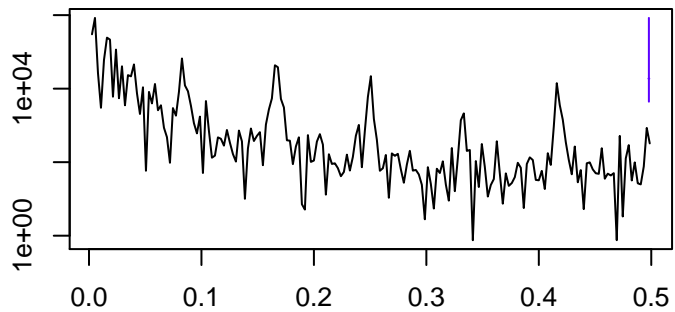

Observed

frequency
bandwidth = 0.00077

Trend

frequency
bandwidth = 0.000802

Seasonal

frequency
bandwidth = 0.00077

Random

frequency
bandwidth = 0.000802