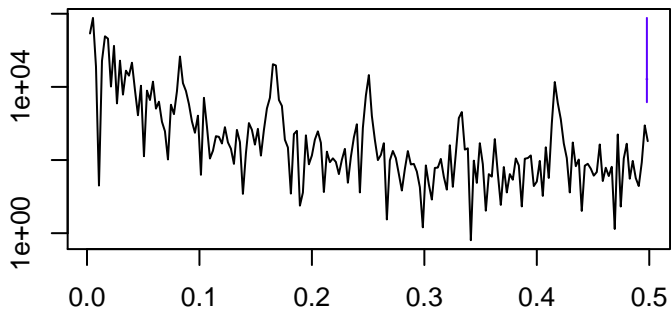

Observed

frequency
bandwidth = 0.00077

Trend

frequency
bandwidth = 0.00077

Seasonal

frequency
bandwidth = 0.00077

Remainder

frequency
bandwidth = 0.00077