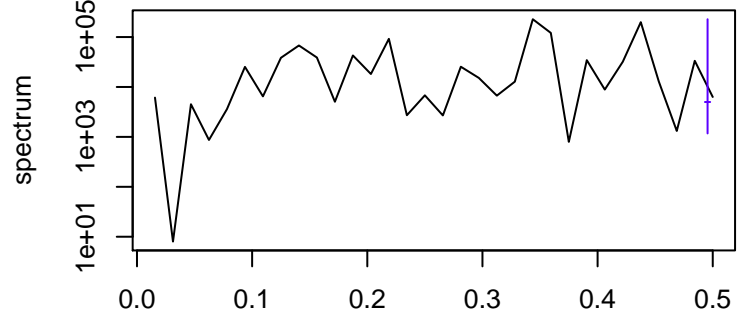

Observed

frequency
bandwidth = 0.00385

Trend

frequency
bandwidth = 0.00451

Seasonal

frequency
bandwidth = 0.00385

Random

frequency
bandwidth = 0.00451