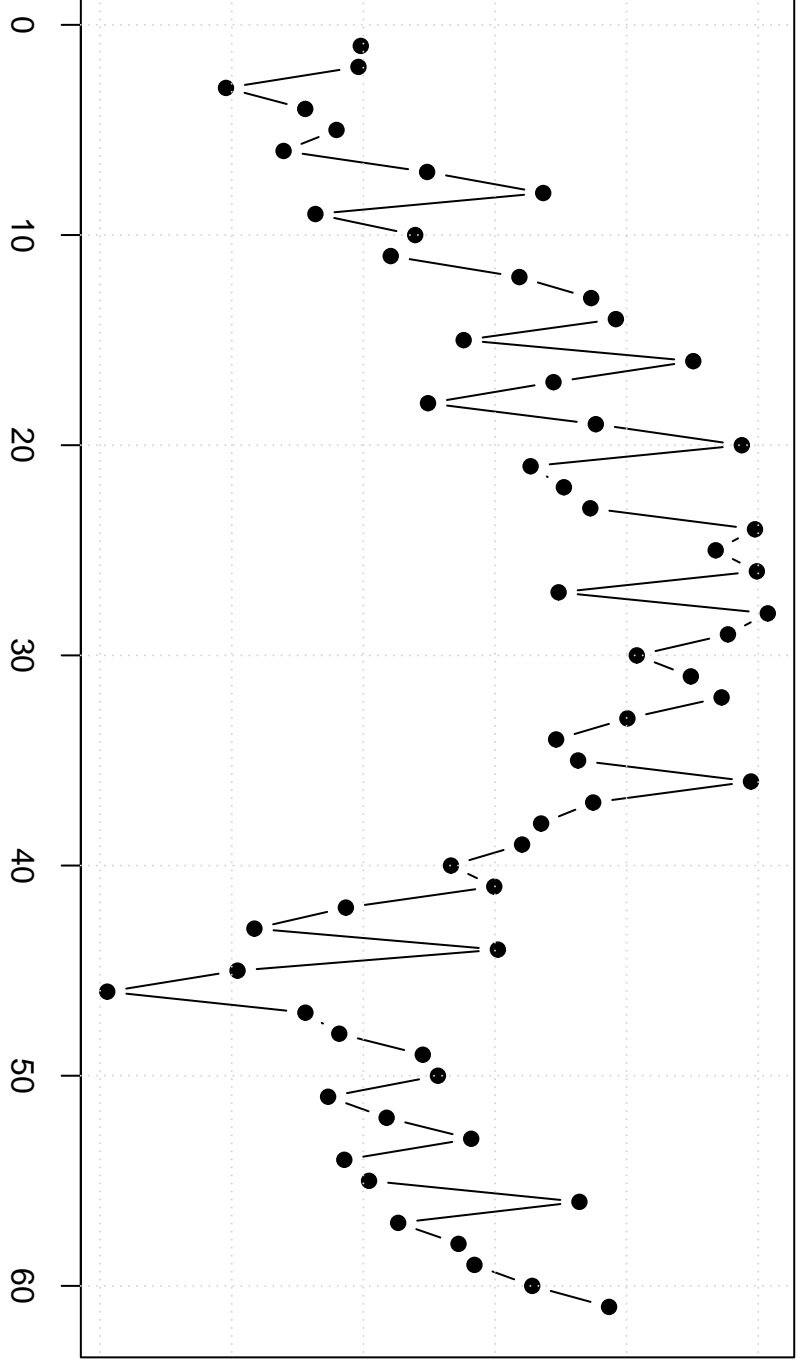

value of Residuals

-1500 -1000 -500 0 500 1000

time or index

Residuals