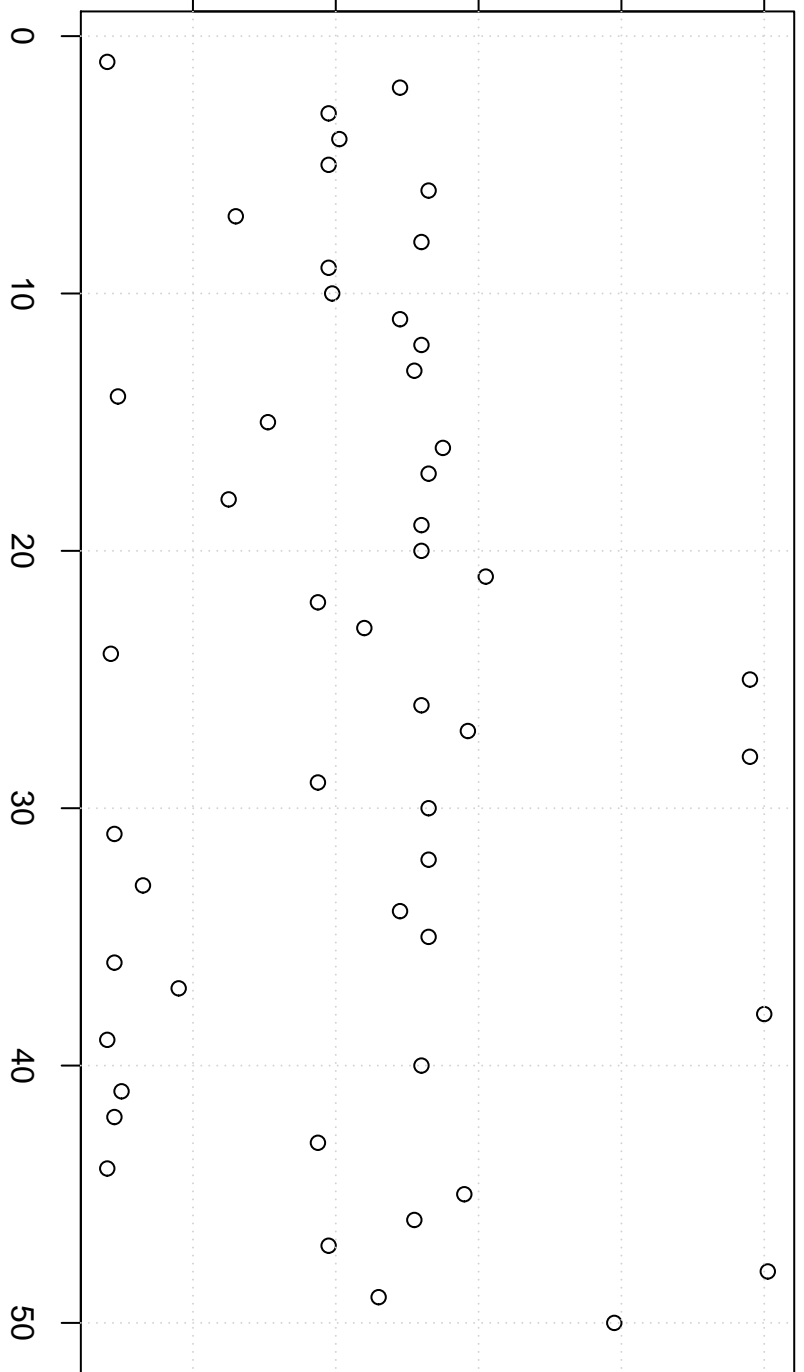

simulated values

44.6 44.8 45.0 45.2 45.4

Simulation of Median

Index