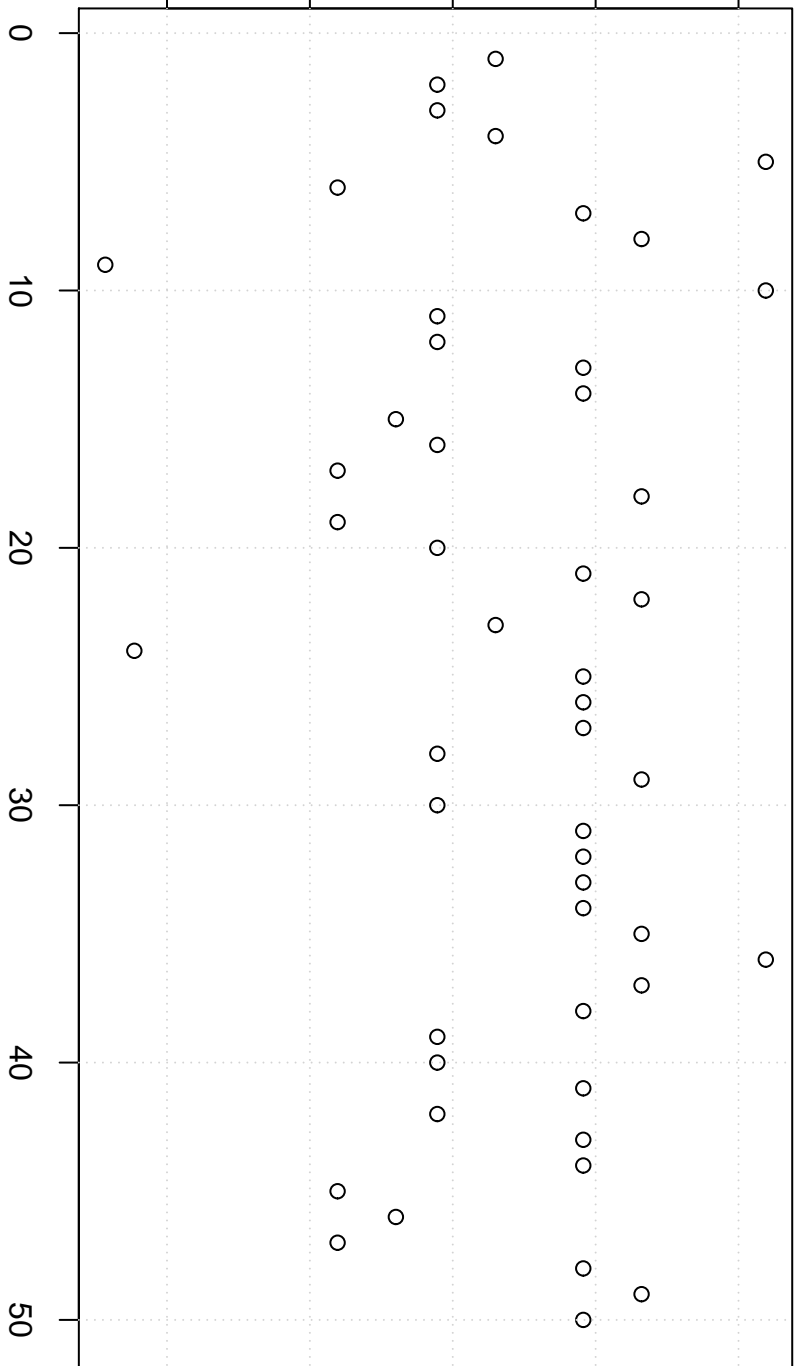

simulated values

24000 25000 26000 27000 28000

Simulation of Midrange

Index