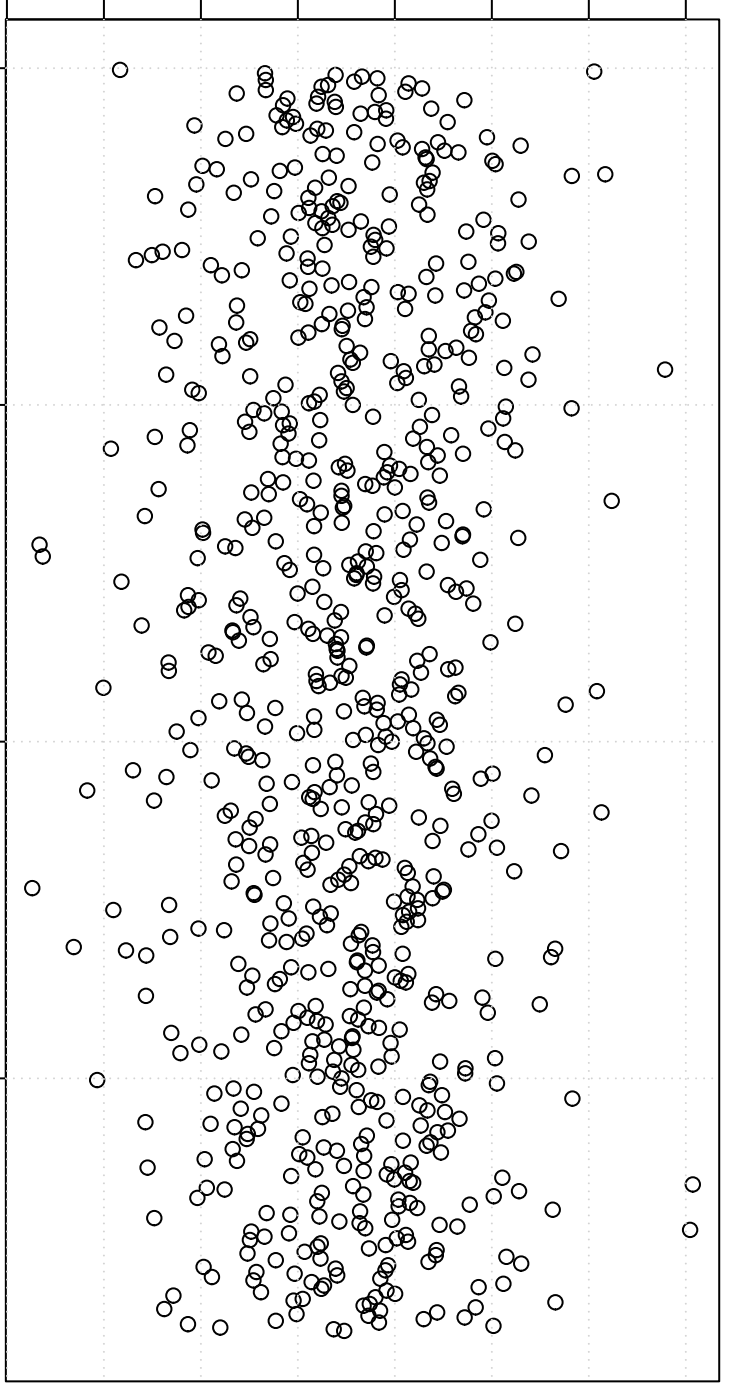

simulated values

8.35 8.40 8.45 8.50 8.55 8.60 8.65 8.70

0

200

400

600

Index

Simulation of Mean