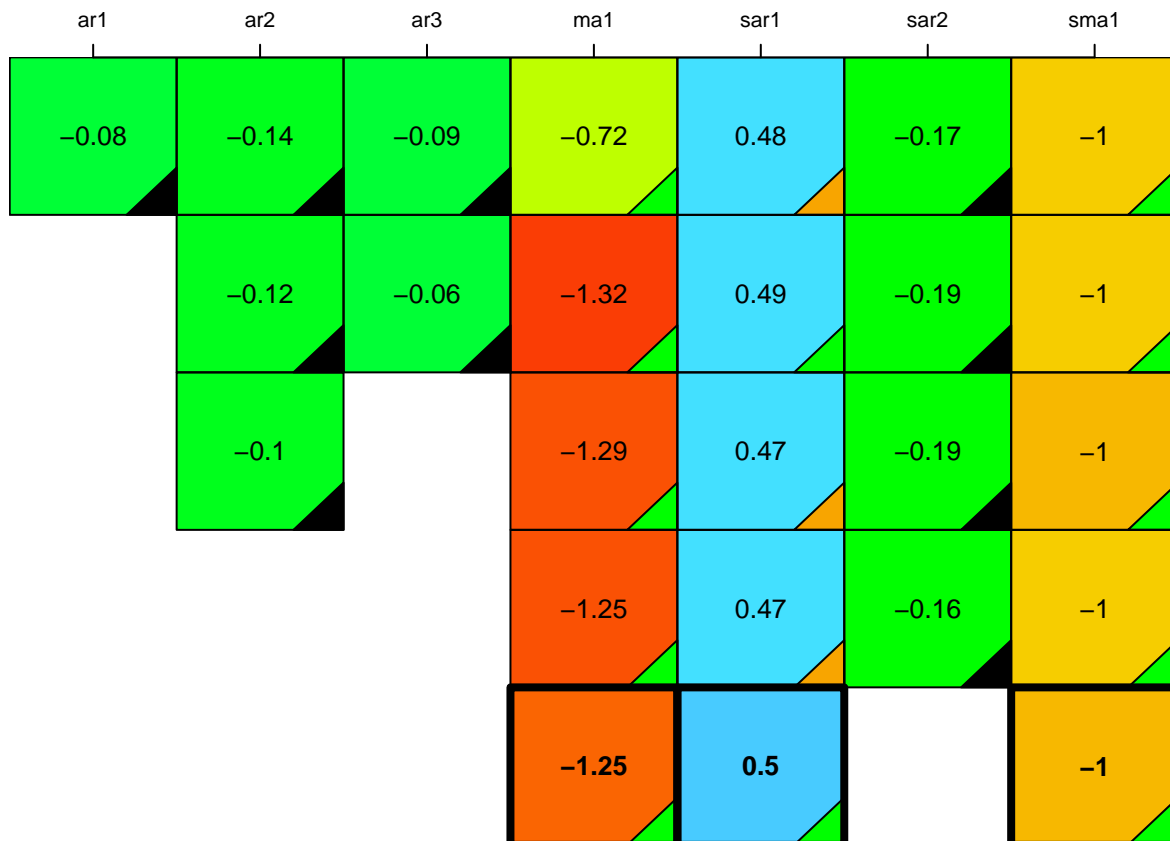

aic

coefficients

p-value