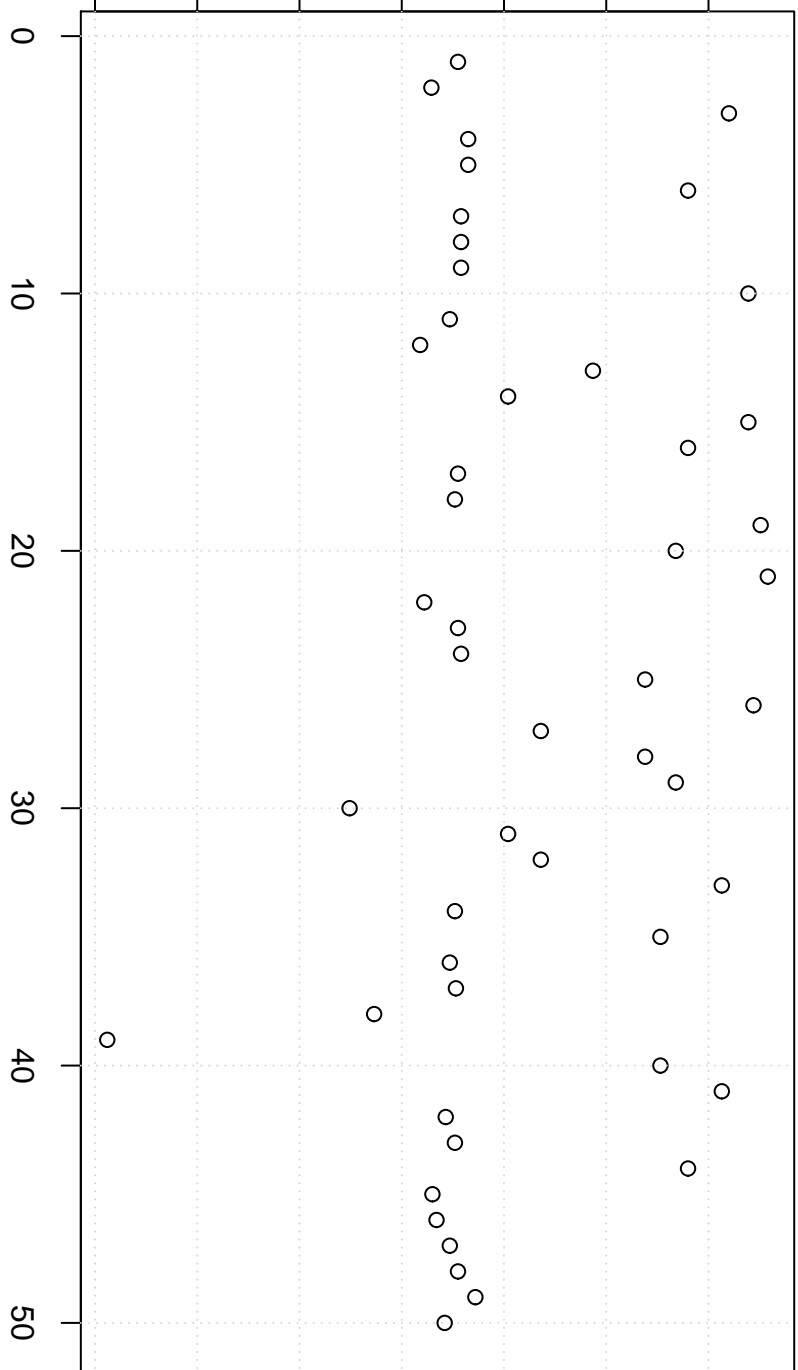

simulated values

55.5 56.0 56.5 57.0 57.5 58.0 58.5

Simulation of Median

Index