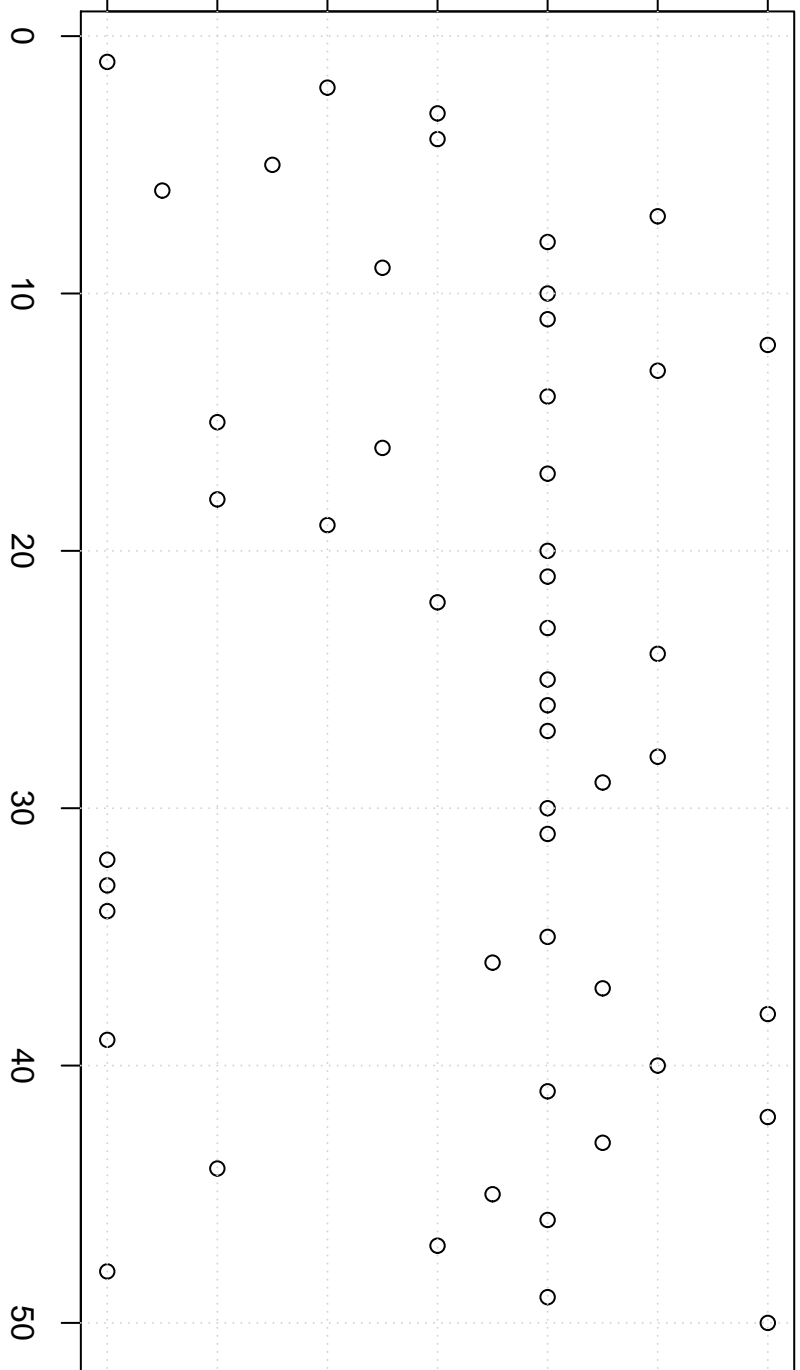

simulated values

0.38 0.39 0.40 0.41 0.42 0.43 0.44

Simulation of Median

Index