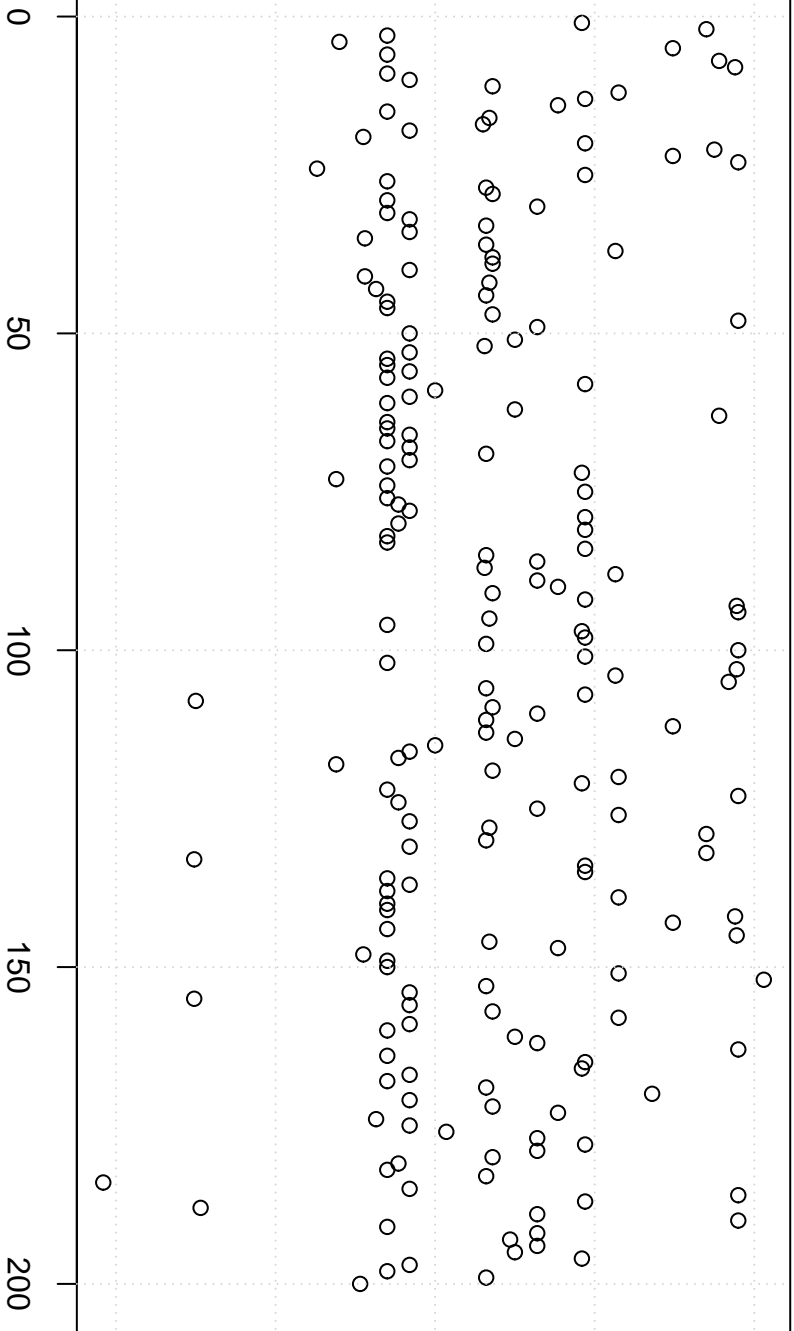

simulated values

96.0 96.5 97.0 97.5 98.0

Simulation of Median