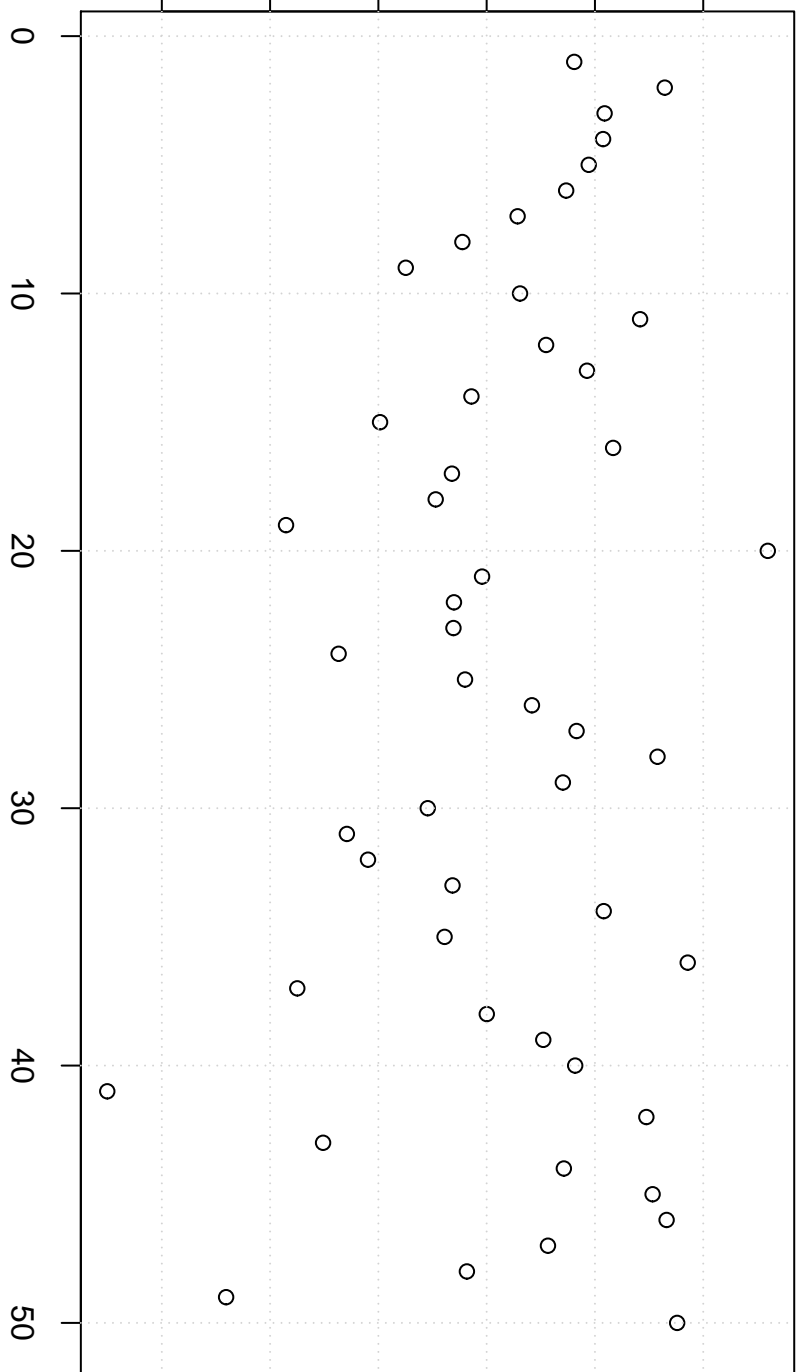

simulated values

105.5 106.0 106.5 107.0 107.5 108.0

Simulation of Mean

Index