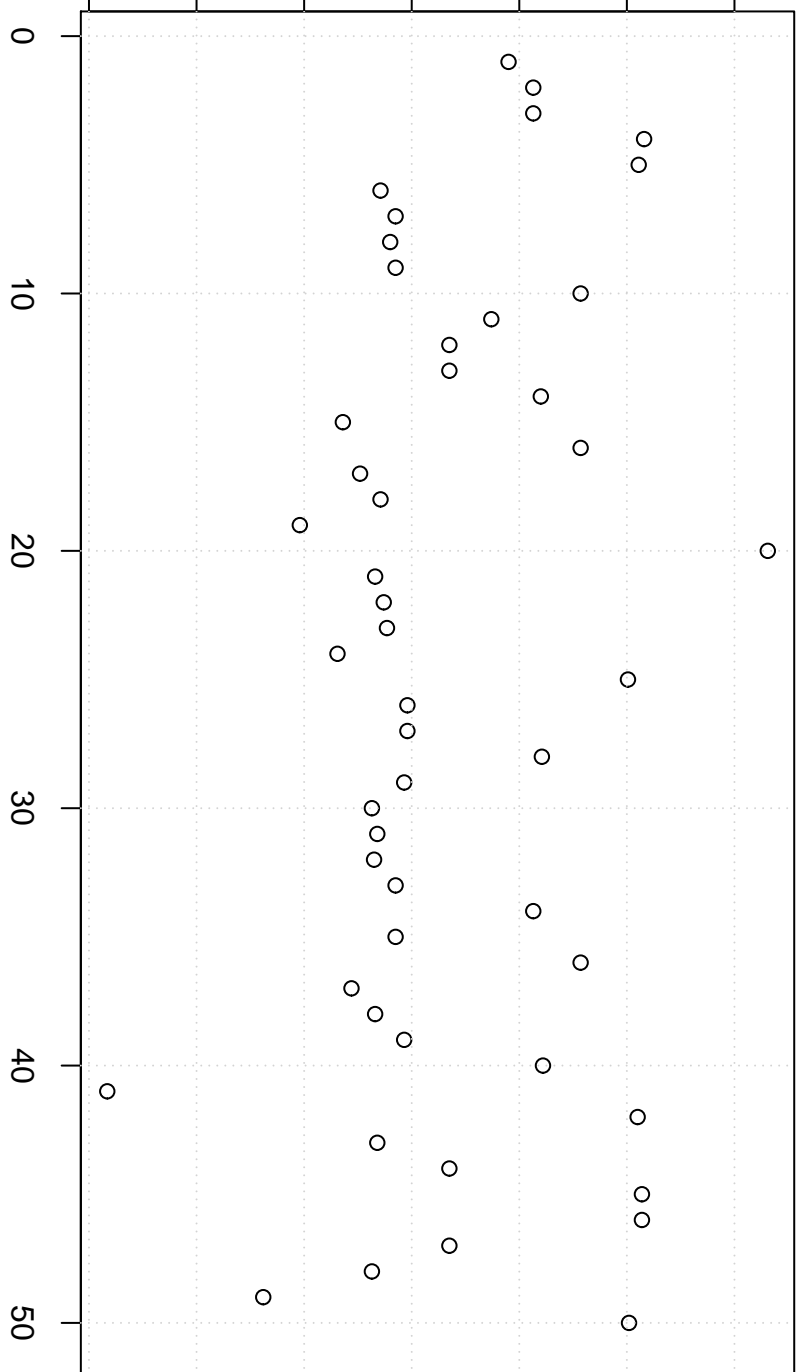

simulated values

105.5 106.0 106.5 107.0 107.5 108.0 108.5

**Simulation of Median**

Index