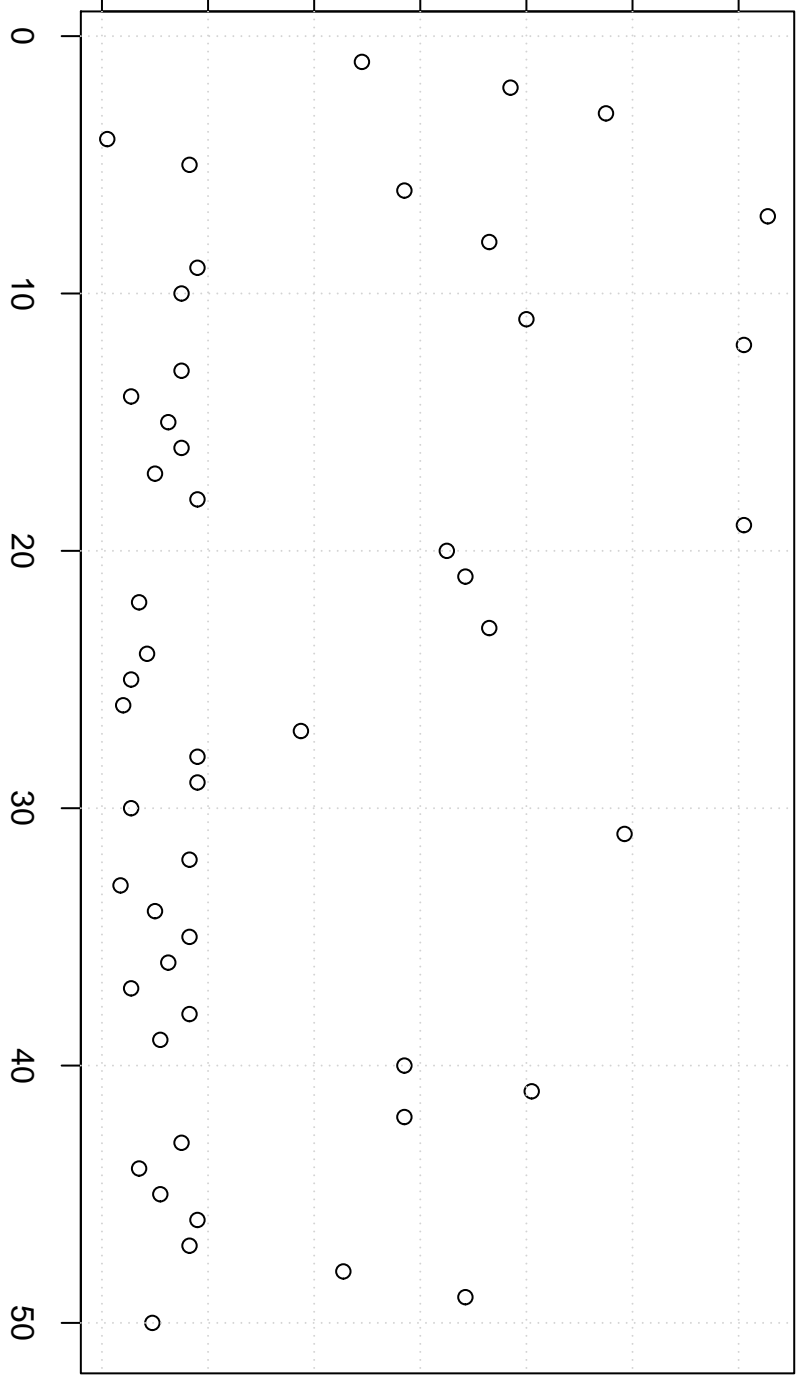

simulated values

106.8 107.2 107.6 108.0

Index

Simulation of Median