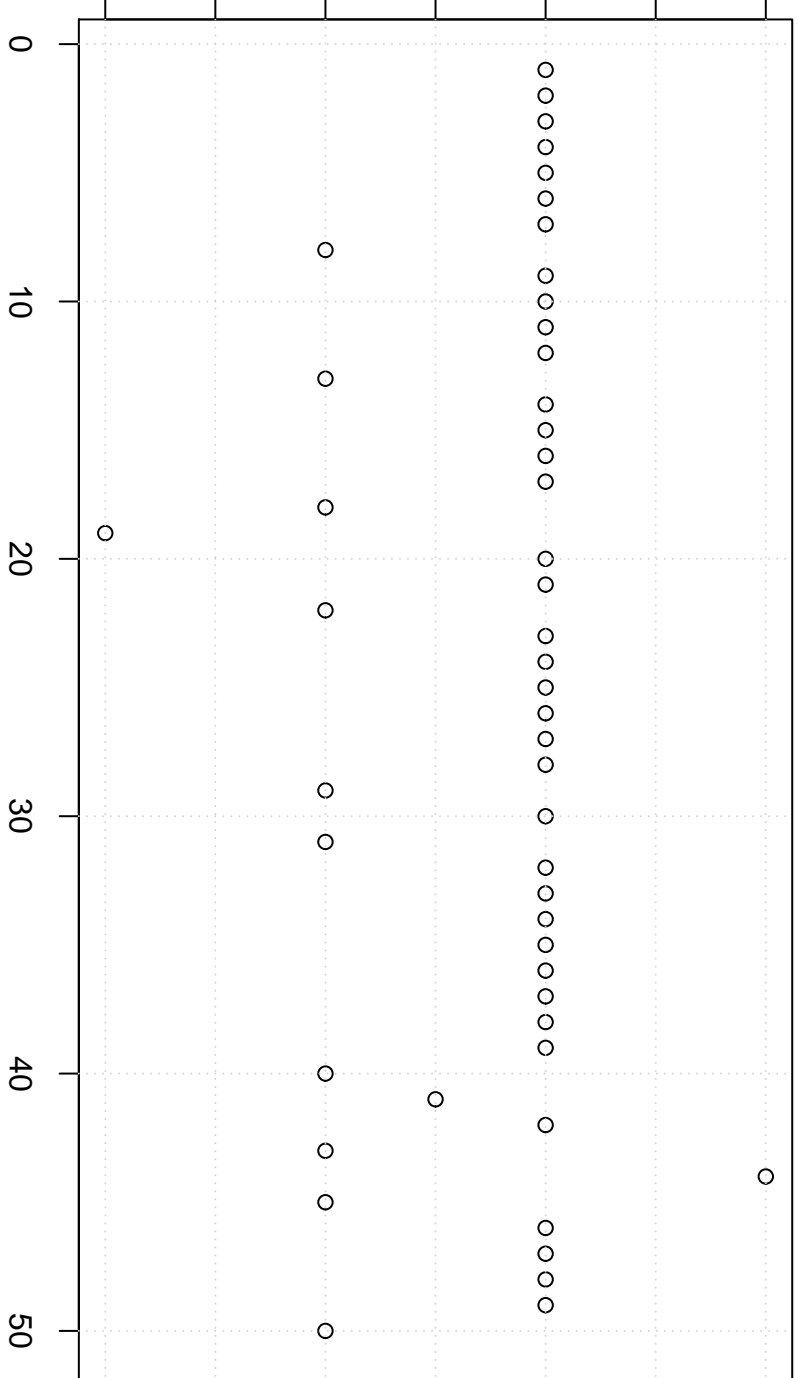

simulated values

0.680 0.685 0.690 0.695 0.700 0.705 0.710

Simulation of Median

Index