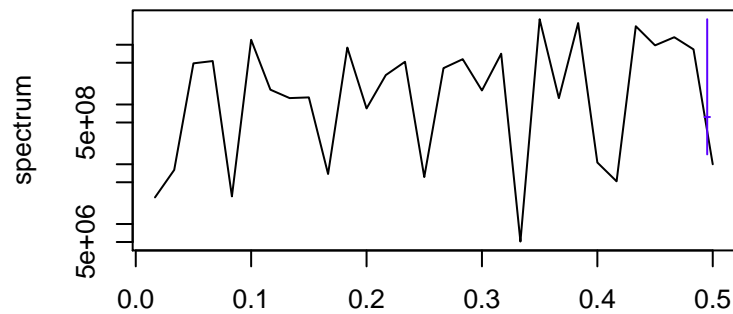

Observed

frequency
bandwidth = 0.00401

Trend

frequency
bandwidth = 0.00481

Seasonal

frequency
bandwidth = 0.00401

Random

frequency
bandwidth = 0.00481