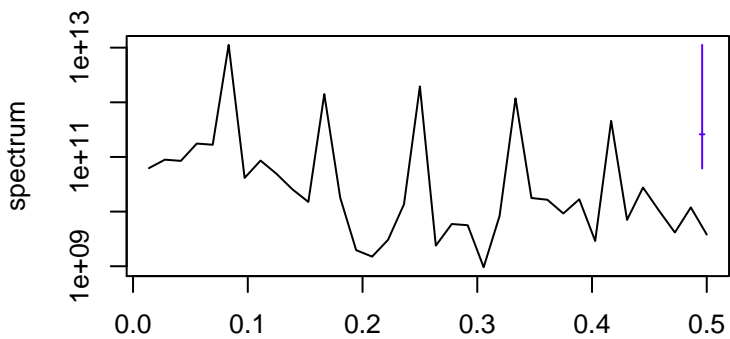

Observed

frequency
bandwidth = 0.00401

Trend

frequency
bandwidth = 0.00481

Seasonal

frequency
bandwidth = 0.00401

Random

frequency
bandwidth = 0.00481