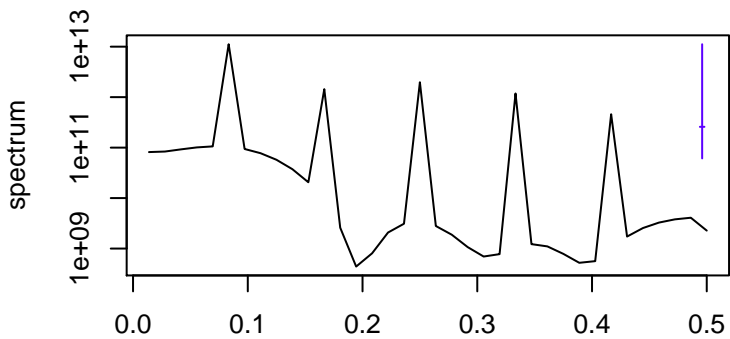

Observed

frequency
bandwidth = 0.00401

Trend

frequency
bandwidth = 0.00481

Seasonal

frequency
bandwidth = 0.00401

Random

frequency
bandwidth = 0.00481