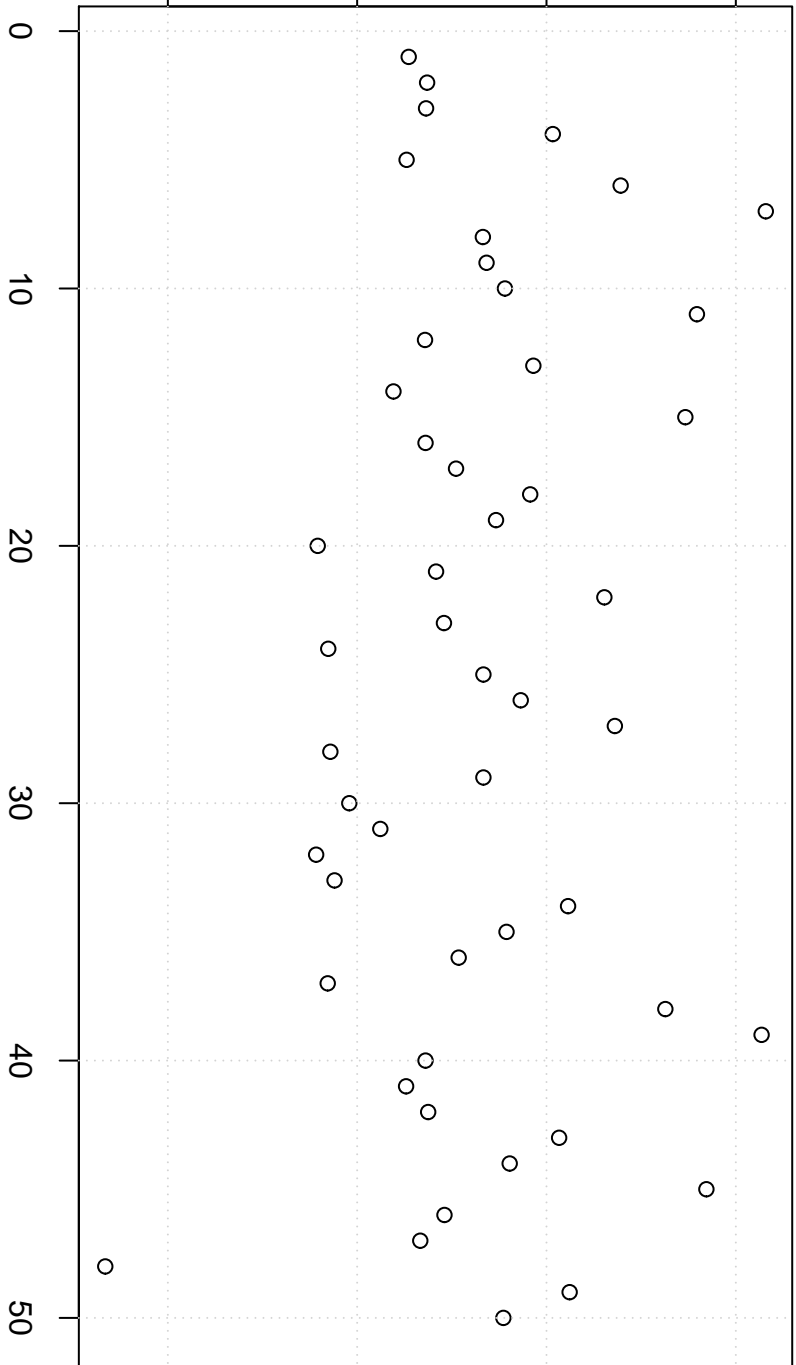

simulated values

9.90

9.95

10.00

10.05

Simulation of Mean

Index