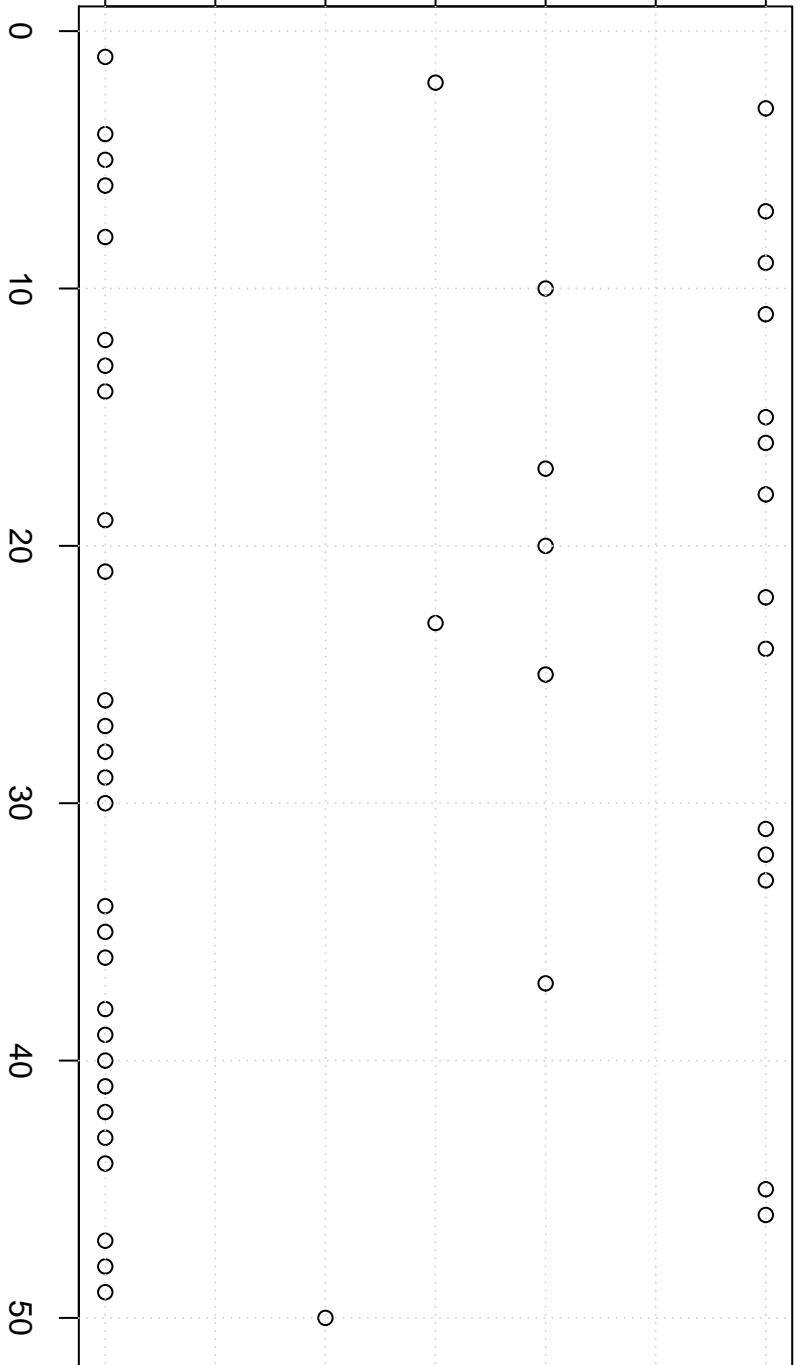

simulated values

22.0 22.5 23.0 23.5 24.0 24.5 25.0

Simulation of Median

Index