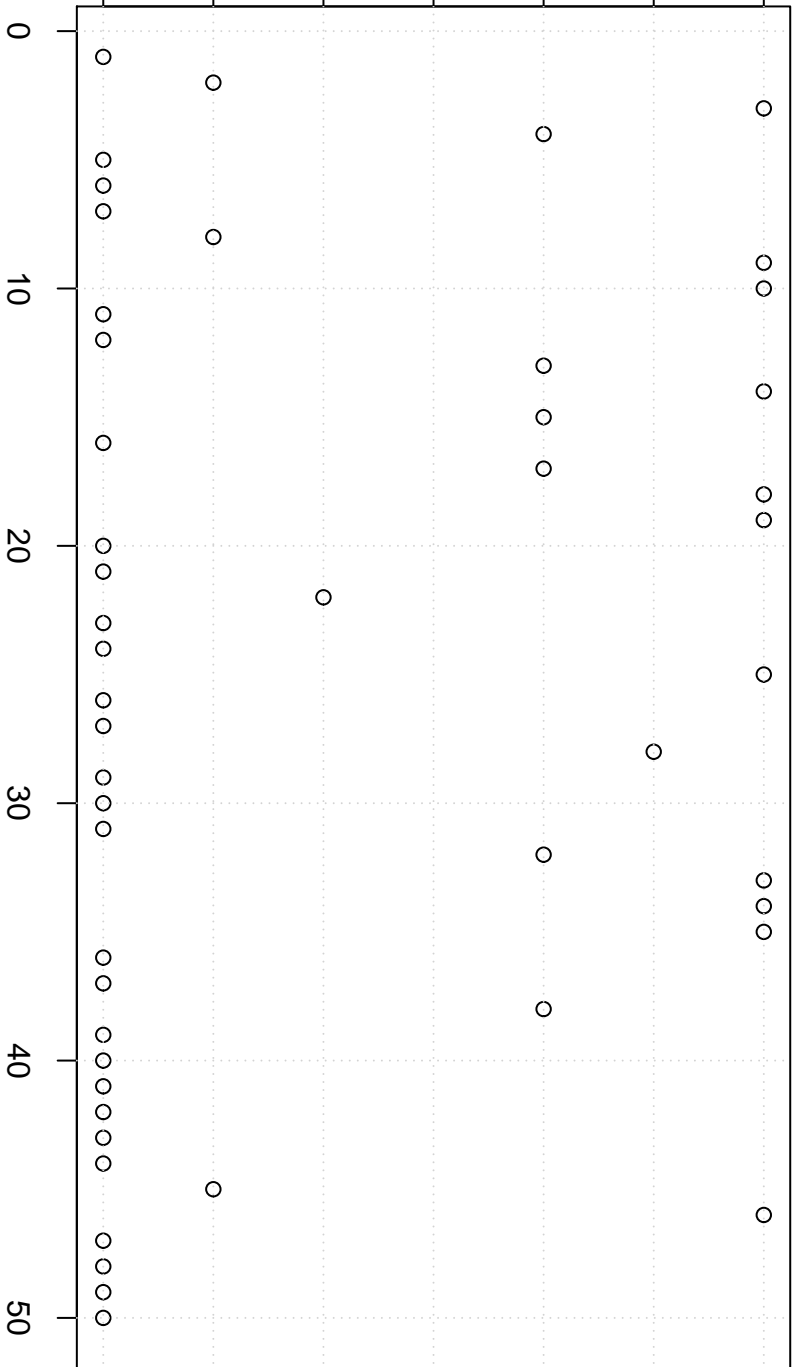

simulated values

22.0 22.5 23.0 23.5 24.0 24.5 25.0

Simulation of Median

Index