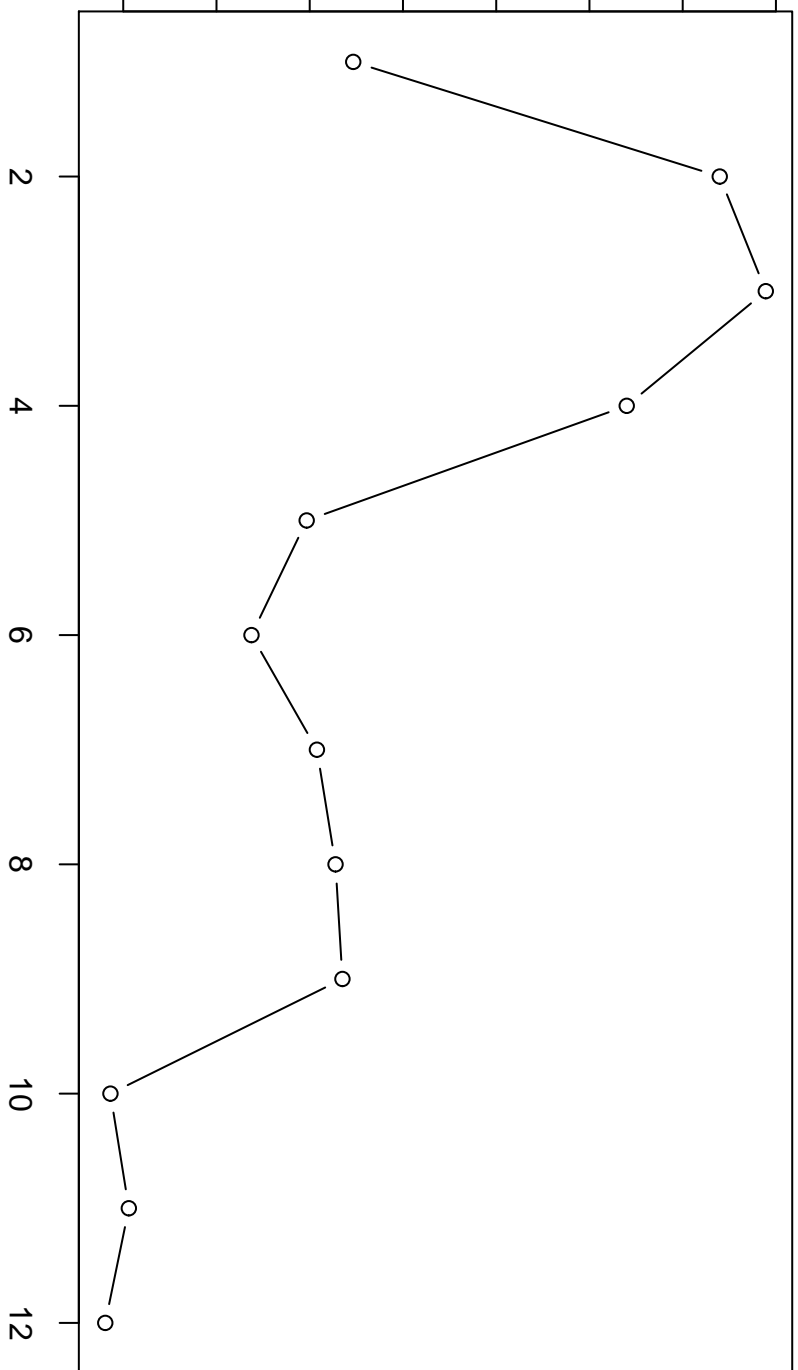

S.D.

23.5 24.0 24.5 25.0 25.5 26.0 26.5 27.0

Standard Deviation Plot

blocks = 6

Periodic Index