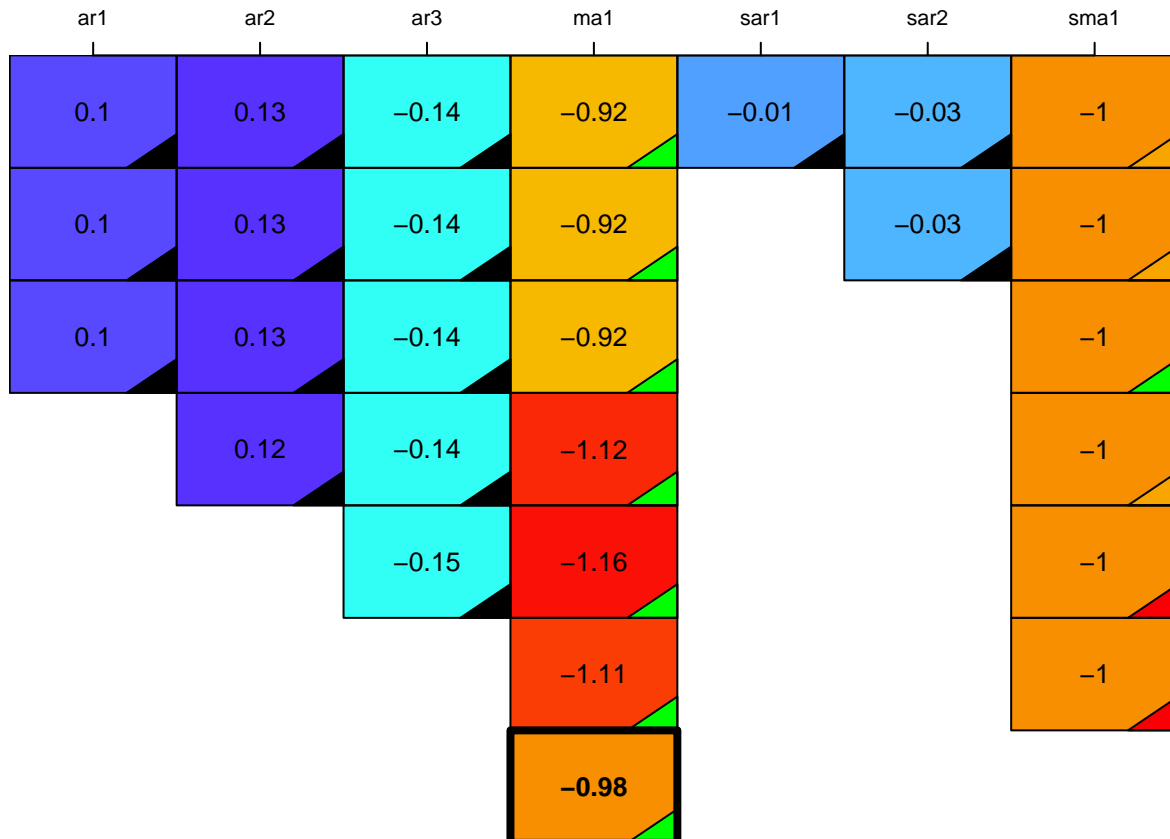

aic

coefficients

p-value